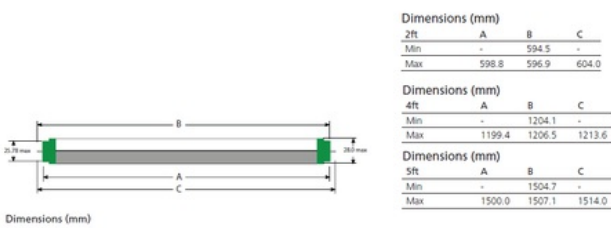

TECHNICAL DRAWINGS