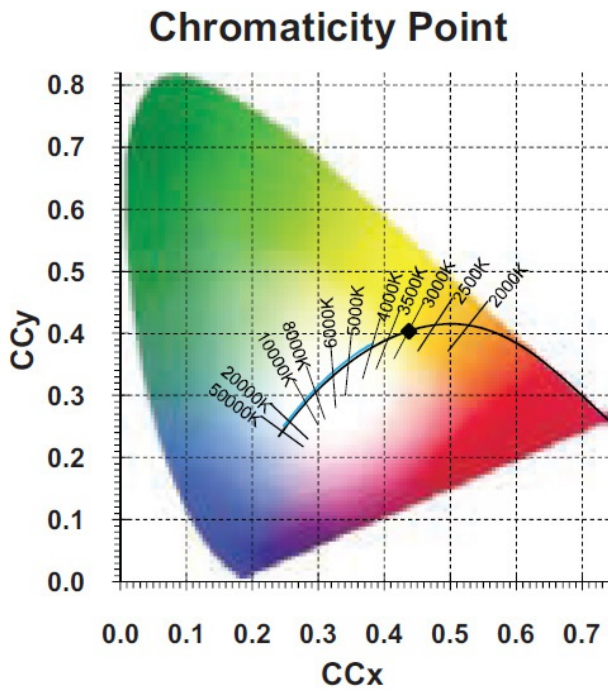

ToLEDo Superia Tubes

ToLEDo Superia Tube 5Ft 32W 3300LM 865

0027028

PHOTOMETRY