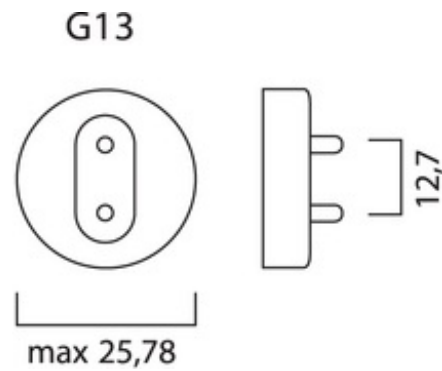

CE LED

PRODUCT OVERVIEW

Ordering number	0027028
Light colour	865 Daylight
Technology	LED
Energy class	A+
Average life (Rated) (h)	50000
Lamp shape	Linear
Lamp finish	Frosted
Dimmable	No
Cap/Base	G13
Type	ToLEDo Superia Tube T8
EAN code	5410288270289
CRI (Ra)	85
Beam angle(°)	120
Beam angle(°)	120
Colour temperature (K)	6500
Luminous flux (Rated) (lm)	3300
Efficacy (Rated) (lm/w)	103.125
Watt (Nominal) (W)	32
Equivalent watt (W)	
Voltage (V)	100-240

ToLEDo Superia Tubes

ToLEDo Superia Tube 5Ft 32W 3300LM 865

0027028

Optical data

Light colour	865 Daylight
CRI (Ra)	85
Beam angle(°)	120
Suitable for accent lighting	No
Beam angle (Rated) (°)	120
Beam angle(°)	120
Colour Consistency	6
Colour temperature (K)	6500
Luminous flux (Rated) (lm)	3300
Lumen maintenance at end of nominal life (%)	0.7
Luminous flux (Nominal) (lm)	3300
Peak intensity (cd)	
Chromaticity coordinate X	
Chromaticity coordinate Y	
Adjustable chromaticity	No

Physical data

Weight (kg)	0.42
Lamp Length (mm) - C/L	1500
Max. Lamp Diameter (mm) - D	28
Lamp dimension equal to filament lamp equivalent	Yes
Designed for optimum use in non standard conditions	No
Fluorescent lamp replacement	Yes
Single packaging type	Box/Sleeve
Single package dimensions (L x W x H) (cm)	156.50 x 3.00 x 3.00
Outer package dimensions (L x W x H) (cm)	159.00 x 10.00 x 6.00

ToLEDo Superia Tubes

ToLEDo Superia Tube 5Ft 32W 3300LM 865

0027028

PHOTOMETRY

TECHNICAL DRAWINGS

ENERGY LABEL

ToLEDo Superia Tubes

ToLEDo Superia Tube 5Ft 32W 3300LM 865