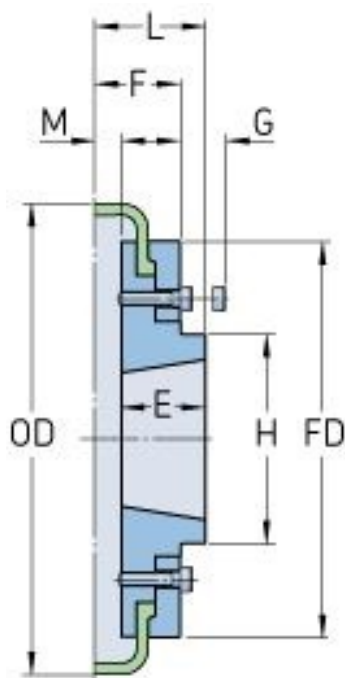

PHE F80HTBFLG

Size	80
Bushing no.	2012
Min. bore (mm)	14
Max. bore (mm)	50
Weight (kg)	4.6
E (mm)	32