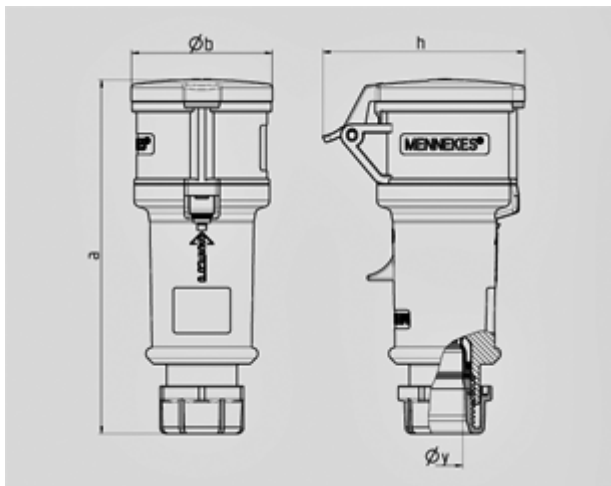

Connector StarTOP® with SafeCONTACT - Part no. 980

- screwless, with insulation displacing technique
- cable gland and sealing
- strain relief and protection against kinking
- enclosure with thread lock and safety slide
- For use on camping sites, please select type 180AC

Protection type	IP 44
Ampere	16 A
Poles	3p
Voltage	230
Hertz	50-60Hz
Earth position	6h
Contact	standard
Connection technology	Screwless - SafeCONTACT

Std. Pack. 10 Qty.

Drawing	Amp.	16			32		
		3	4	5	3	4	5
3 MB 60	Poles						
Dim. in mm	a	160	174	172	214	214	210
	b	57	61	69	75	75	80
	h	83	92	98	100	100	108
	y	16	16	16	22	22	22
Terminal for cond. cross		1	1	1	2,5	2,5	2,5
section (mm ²) min.-max.		-2,5	-2,5	-2,5	-6	-6	-6