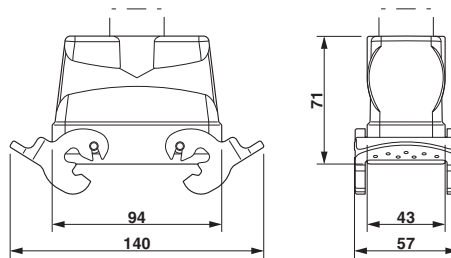

Housing - HC-B 16-KMQ-N-O1PG21 - 1460217

Dimensioned drawing

Dimensional drawing

Phoenix Contact 2015 © - all rights reserved
<http://www.phoenixcontact.com>