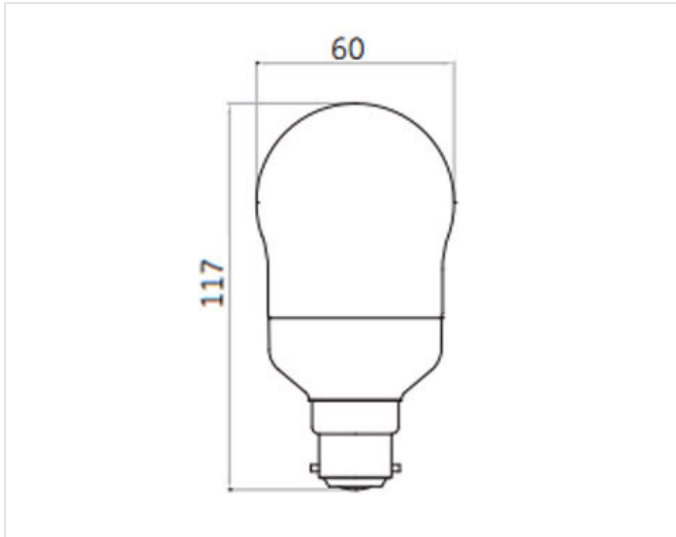

Technical drawing

Survival Data