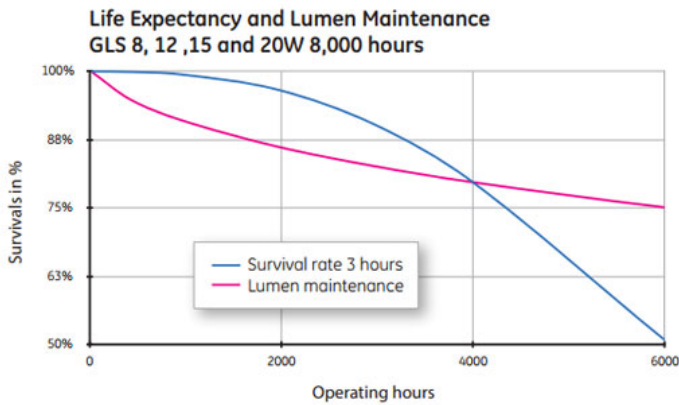

Test condition: 50Hz 230V 3 hours cycling - according to IEC60969

Hours	Survival rate 3 hours	Lumen maintenance
100	1.00	1.00
2,000	0.98	0.85
4,000	0.90	0.81
6,000	0.72	0.78
8,000	0.50	0.75