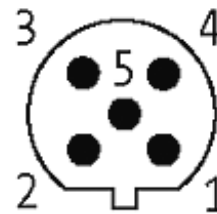

**M12-PANEL FEED THROUGH 5 POLE B-CODED**

Control cabinet entry system M12  
B-coded, 5-pole, shielded

[Link to Product](#)**Illustration**

Male

Female

Product may differ from Image