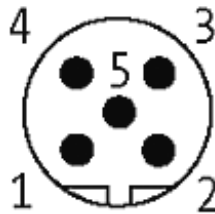

**M12-PANEL FEED THROUGH 5 POLE B-CODED**

Control cabinet entry system M12  
B-coded, 5-pole, shielded

[Link to Product](#)**Illustration**

Male

Female

Product may differ from Image

### General data

Mounting set	M16 × 1.5 mm
Temperature range	-25...+85 °C