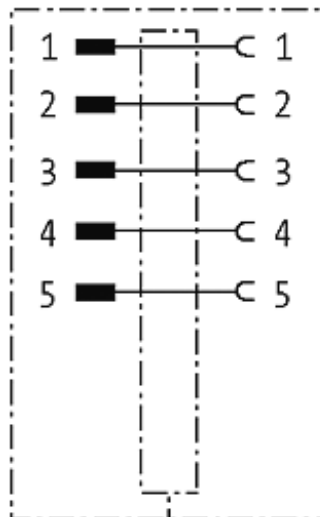

**M12-PANEL FEED THROUGH 5 POLE B-CODED**

Control cabinet entry system M12  
B-coded, 5-pole, shielded

[Link to Product](#)**Illustration**

Male

Female

Product may differ from Image

### General data

Mounting set	M16 × 1.5 mm
Temperature range	-25...+85 °C