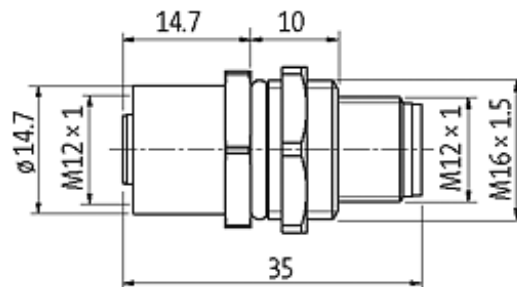

**M12-PANEL FEED THROUGH 5 POLE B-CODED**

Control cabinet entry system M12  
B-coded, 5-pole, shielded

[Link to Product](#)**Illustration**

Male

Female

Product may differ from Image

### Technical Data

Operating voltage	max. 60 V AC/DC
Operating current per contact	max. 4 A
Protection	IP67 inserted and tightened (EN 60529)

### General data

Mounting set	M16 × 1.5 mm
Temperature range	-25...+85 °C