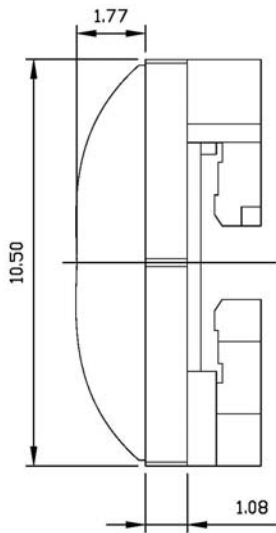

DATASHEET

PRODUCT: FL-68D LED-Lens

SHOWIN Technology Co., Ltd

<http://www.swtech.com.tw> No.32, Shenzun Rd.,
Shengang, Taichung County 429, Taiwan (R.O.C)
TEL:886-4-25611133 FAX: 886-4-2561535

Buy Showin products and get applications advice from :-
Intelligent LED Solutions Ltd,
3 Clerewater Place, Thatcham, RG19 3RF, UK
Tel: +44 (0)1635 294606 Fax: +44 (0)1635 869200
Email: info@i-led.co.uk www.i-led.co.uk