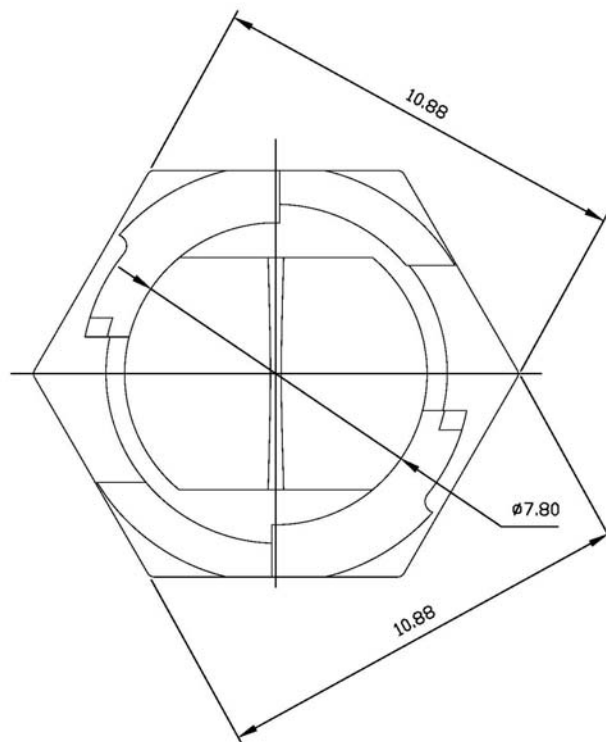

DATASHEET

PRODUCT: FL-68D LED-Lens

SHOWIN Technology Co., Ltd

<http://www.swtech.com.tw> No.32, Shenzun Rd.,
Shengang, Taichung County 429, Taiwan (R.O.C)
TEL:886-4-25611133 FAX: 886-4-2561535

Buy Showin products and get applications advice from :-
Intelligent LED Solutions Ltd,
3 Clerewater Place, Thatcham, RG19 3RF, UK
Tel: +44 (0)1635 294606 Fax: +44 (0)1635 869200
Email: info@i-led.co.uk www.i-led.co.uk