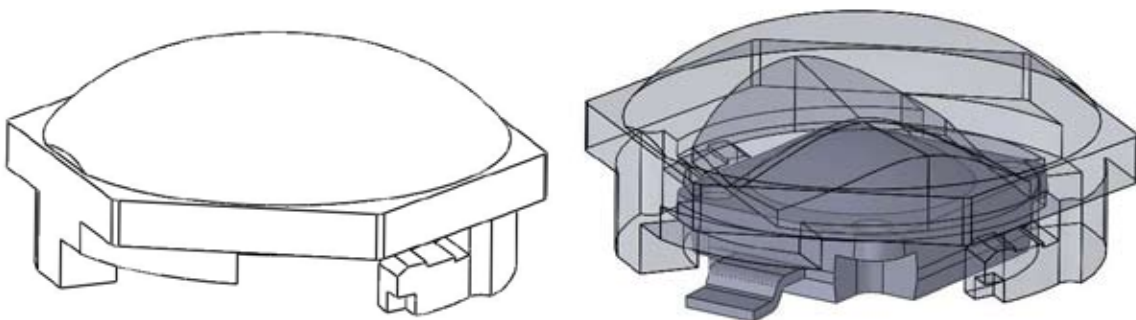

DATASHEET

PRODUCT: FL-68D LED-Lens

SHOWIN Technology Co., Ltd

<http://www.swtech.com.tw> No.32, Shenzun Rd.,
Shengang, Taichung County 429, Taiwan (R.O.C)
TEL:886-4-25611133 FAX: 886-4-2561535

Buy Showin products and get applications advice from :-
Intelligent LED Solutions Ltd,
3 Clerewater Place, Thatcham, RG19 3RF, UK
Tel: +44 (0)1635 294606 Fax: +44 (0)1635 869200
Email: info@i-led.co.uk www.i-led.co.uk