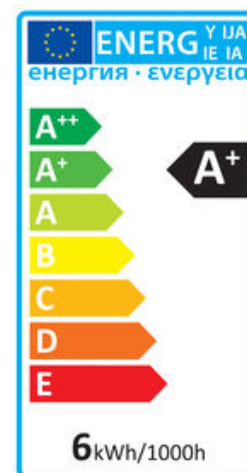

## Verbatim LED Candle Clear E14 5.5W 2700K Warm White 330 LM

- E14 Socket
- 220 - 240 V Voltage
- 15,000 hours Lifetime
- 82% Energy Saving
- Lumen: 330
- Equivalent to 30W incandescent bulb

Product Number	52604
<b>General Data</b>	
Lamp Socket	E14
<b>Electric Data</b>	
Wattage (W)	5.5
Wattage Equivalent (W)	30
Voltage (V)	220 - 240 V
Dimmable	no
Power Factor	0.50
Operating Frequency (Hz)	50-60
<b>Geometric Data</b>	
Length (mm)	103.2
Diameter (in mm)	36.5
Weight (g)	62
<b>Photometric Data</b>	
Luminous Flux (lm)	330
CRI	≥ 80
CCT (K)	2700
Beam Angle (°)	120
Luminous Efficacy (lm/W)	60
Lifetime (hrs)	15,000
Switching Cycle	20,000

## Energy Rating