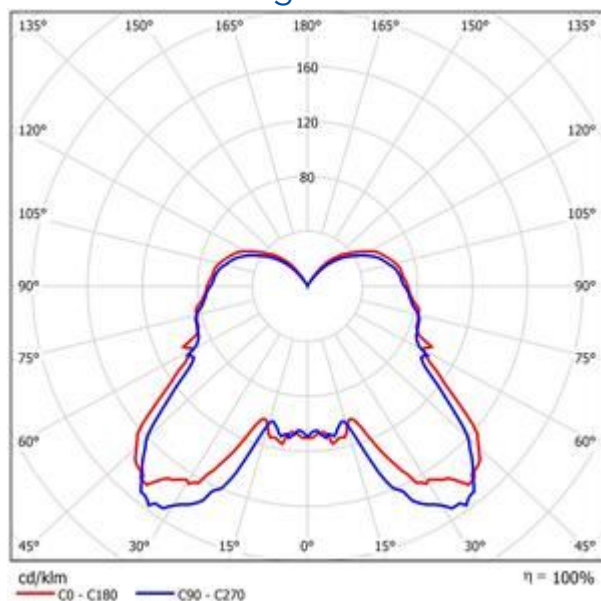

## Verbatim LED Candle Clear E14 5.5W 2700K Warm White 330 LM

- E14 Socket
- 220 - 240 V Voltage
- 15,000 hours Lifetime
- 82% Energy Saving
- Lumen: 330
- Equivalent to 30W incandescent bulb

Product Number	52604
<b>General Data</b>	
Lamp Socket	E14
<b>Electric Data</b>	
Wattage (W)	5.5
Wattage Equivalent (W)	30
Voltage (V)	220 - 240 V
Dimmable	no
Power Factor	0.50
Operating Frequency (Hz)	50-60
<b>Geometric Data</b>	
Length (mm)	103.2
Diameter (in mm)	36.5
Weight (g)	62
<b>Photometric Data</b>	
Luminous Flux (lm)	330
CRI	≥ 80
CCT (K)	2700
Beam Angle (°)	120
Luminous Efficacy (lm/W)	60
Lifetime (hrs)	15,000
Switching Cycle	20,000

## Photometric Diagrams