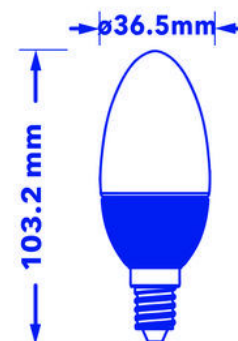

## Verbatim LED Candle Clear E14 5.5W 2700K Warm White 330 LM

- E14 Socket
- 220 - 240 V Voltage
- 15,000 hours Lifetime
- 82% Energy Saving
- Lumen: 330
- Equivalent to 30W incandescent bulb

Product Number	52604
<b>General Data</b>	
Lamp Socket	E14
<b>Electric Data</b>	
Wattage (W)	5.5
Wattage Equivalent (W)	30
Voltage (V)	220 - 240 V
Dimmable	no
Power Factor	0.50
Operating Frequency (Hz)	50-60
<b>Geometric Data</b>	
Length (mm)	103.2
Diameter (in mm)	36.5
Weight (g)	62
<b>Photometric Data</b>	
Luminous Flux (lm)	330
CRI	≥ 80
CCT (K)	2700
Beam Angle (°)	120
Luminous Efficacy (lm/W)	60
Lifetime (hrs)	15,000
Switching Cycle	20,000

## Photometric Diagrams

178 x 118 x 45

**Pack Weight**

96

**MOQ**

4

**Carton Dimensions (HxWxL)**

195 x 104 x 253

**Cartons/Pallet**