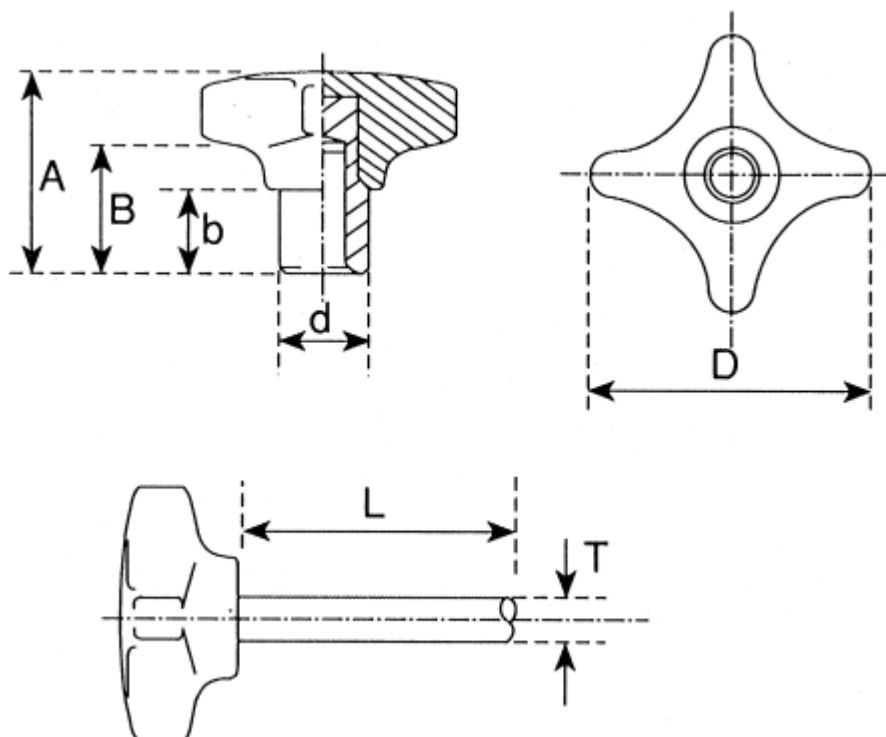

## Product Details

### Specifications:

Thread	M8 x 40
Thread Diameter	M8
Thread Length	40mm
Knob Shape	4-Arm
Mounting Type	Threaded Stud
Knob Diameter	50mm
Body Material	Phenolic
Insert Material	Alloy
Colour	Black

**Dimensions:**

Dimensions (mm)					
Stock no	D	A	B	b	d
686-604	38	20	8	-	18
686-610	38	20	8	-	18
686-626	38	20	8	-	18
686-632	50	27	12	-	22
686-648	50	27	12	-	22
686-654	50	27	12	-	22