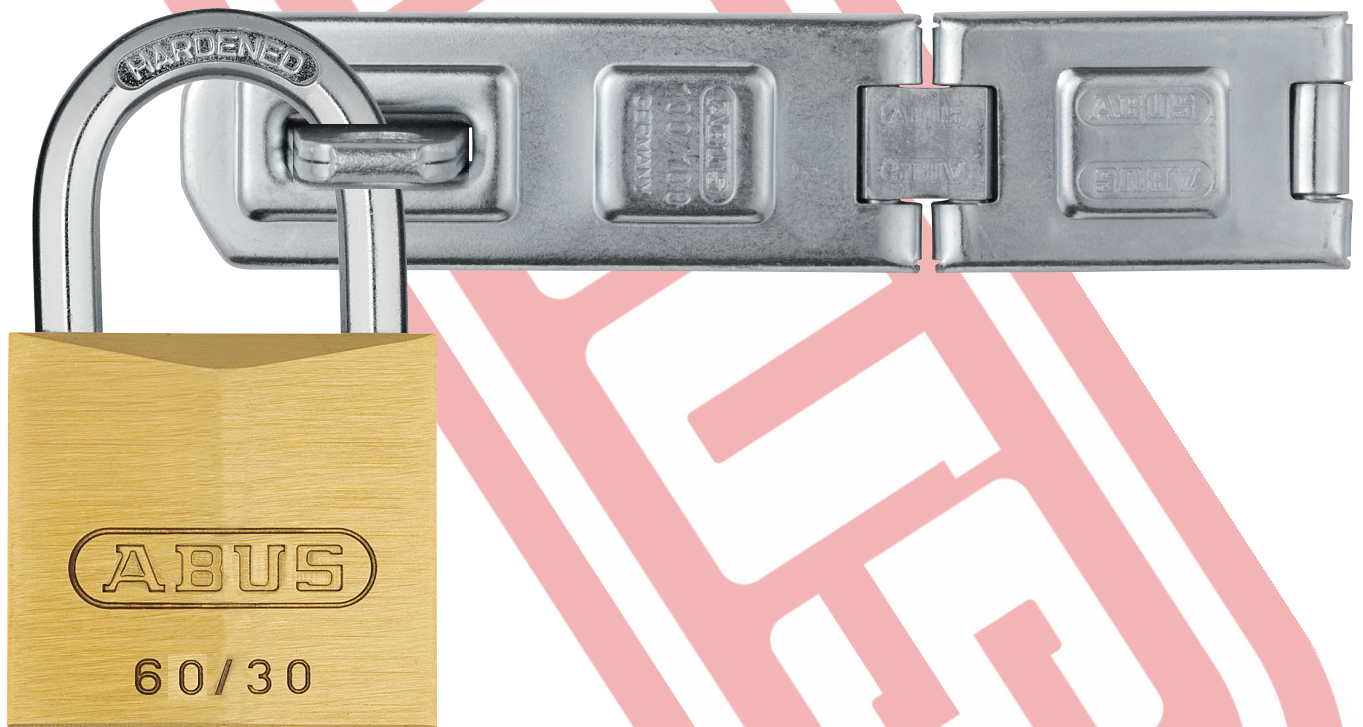

Security Tech Germany

60/30mm Brass Padlock + 100/80DG Hasp

- **60/30 Brass Padlock**
- Pin tumbler cylinder with anti-pick mushroom pins : Resists picking
- Hardened steel shackle : Resists hacksaw attacks
- Double bolted : For more shackle strength
- **100/80DG Hasp & Staple**
- Hardened steel staples & hinge pin : Resists hacksaw attacks
- Concealed hinge pins : Resists attack
- Corrosion protection : Durable security

ABUS UK Product Reference	ABUS Code	ABUS GPS	mm	mm	mm	mm	mm	mm	Weight gms	Key Blank	
										Reference	Code
60/30	20031	4	16	17.5	5	30	50	14	92	65/30+35 old	02688