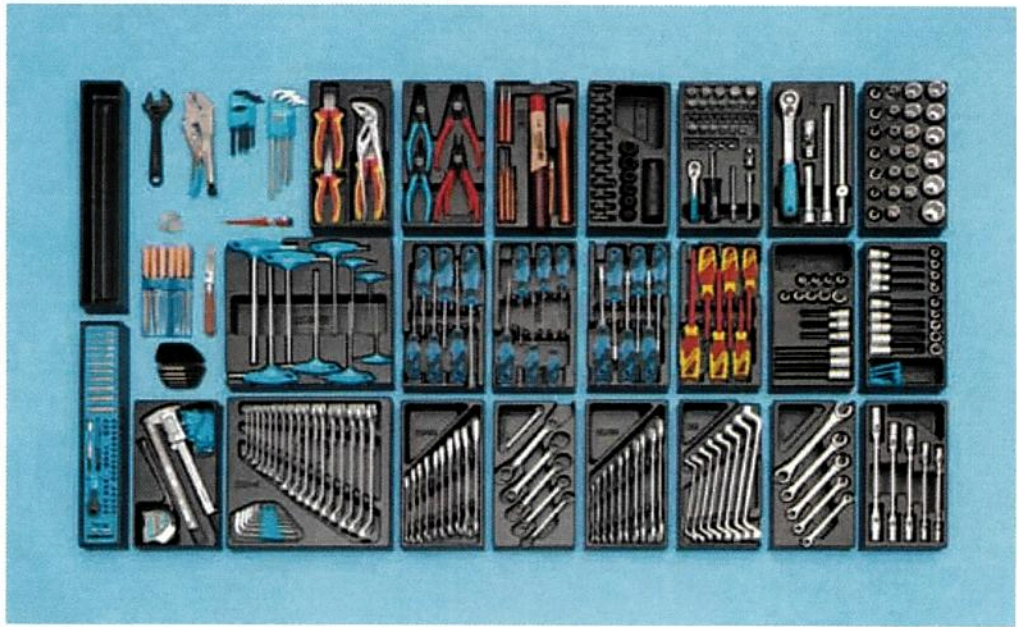

S 1500 ES-03

MODULE ASSORTMENT LARGE 325 pieces

- ✔ Extensive industrial range for professionals
- ✔ Tools in metric sizes
- ✔ Proved GEDORE ES tool modules from ABS
- ✔ For tool trolleys 2005 models 0810, 2004 models 0810, 1000
- ✔ For workbench 1504 models 0810, 1000, 1504 XL, 1506 XL models 2511, 2810
- ✔ Also available in tool trolley 2004 0810

- 6.3 $\frac{1}{4}$ "
- 12.5 $\frac{1}{2}$ "
- 6.3 $\frac{1}{4}$ "
- 8 $\frac{5}{16}$ "
-  mm

S 1500 ES-3

Contents

- 1500 ES-1 B, 1500 ES-19 IS
- 1500 ES-1993 U-20, 1500 ES-2
- 1500 ES-2 B, 1500 ES-20
- 1500 ES-20 BIT, 1500 ES-2133
- 1500 ES-2150 PH, 1500 ES-2163 BTX
- 1500 ES-34, 1500 ES-350
- 1500 ES-400, 1500 ES-6
- 1500 ES-7 R, 1500 ES-711
- 1500 ES-8000, 1500 ES-DT 42
- 1500 ES-IN 19 LKM, 1500 ES-ITX 19 LKP
- 1500 ES-K 1900, 1500 ES-VDE 145
- 1500 ES-VDE 2170 PZ
- 8551-55
- H 42 KEL-88, H 43 KTX-07
- 8728, 60 P 8, 137 10, 4615 3, 4522, 1940
- 1500 ED-70 K [7x]
- S 1500 ES-03
- + 2004 0810

 34.8

Code
2319861

No.
S 1500 ES-03

125.8

2657716

1500 ES-03 2004 0810

NOTE

✔ Suitable tool trolleys and workbenches for your tool assortments - see page 72 - 73