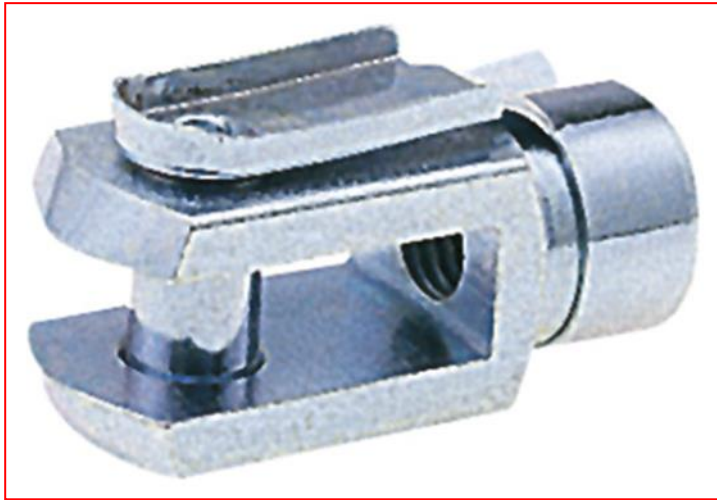

## Steel Short Clevis

RS Stock number [312-0208](#)

### Features

Material: Steel

Finish: Zinc Plated

Rod Connection Thread: M12 x 1.75mm

Dimensions (mm)											
Thread A	B	C	D	E	Ø F	G	H	J	K	L	Ø M
M12x1.75	62	24	24	12.15/ 12.33	12	18.0	20	48	47	28	12