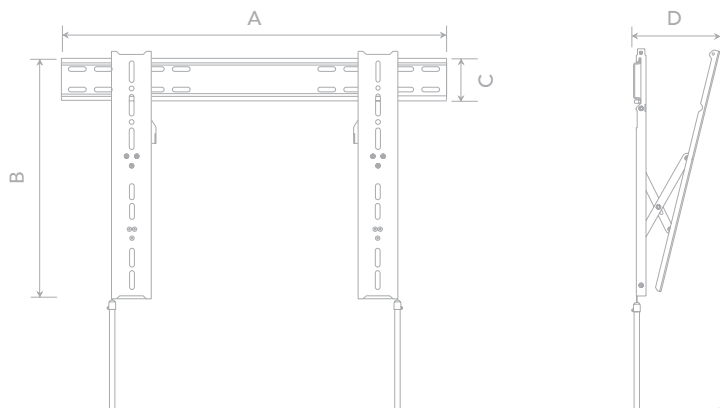

Our mounts are VESA compliant, adhering to international standards.

Product Dimensions:

A: 690mm D: 145mm
B: 440mm
C: 80mm

This mount is designed to accommodate the following:

Screen sizes

Screen type

Screen type

Screen type

Max weight

19mm
SLIMLINE MOUNT

Products features:

Ultra slim mount ideal for LED TVs.
Profile from wall is just 19mm.

+0° TO -12°
TILT ANGLE

Adjustable vertical tilt angle from 0° through to -12°.
Allows adjustment for optimal viewing.

HARDWARE
INCLUDED

Mounting hardware and fully illustrated instructions included to
guarantee a hassle free installation.

BLACK

Black powder coated quality finish.

Packaging information:

Packaging Style: Art carton
Packaging Dims: H:91mm L:698mm D:67mm
Barcode No: 9415374 002313
Product Weight: 3745g
Packaging Weight: 145g
Overall Weight: 3890g