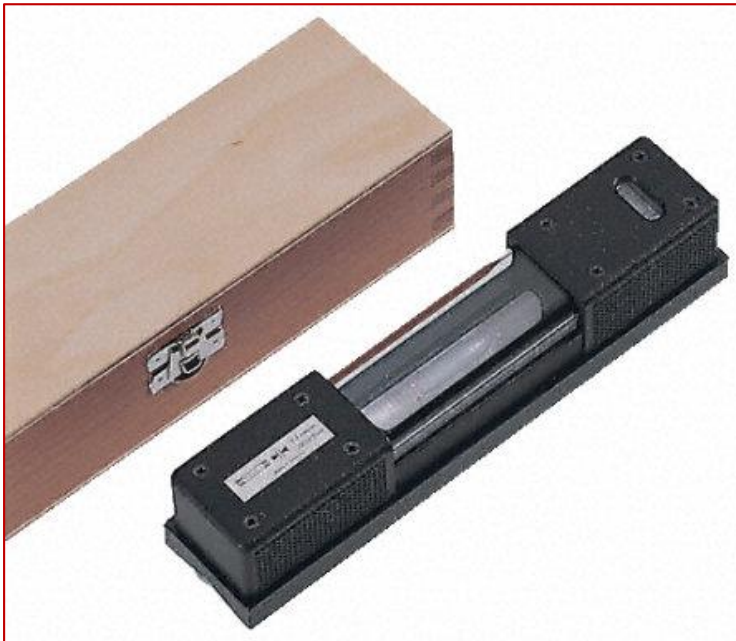

Professionally approved products.

Datasheet

200mm Spirit Level

RS Stock number [304-8960](#)

Product Description:

- Precision spirit level
- DIN 877
- Sensitivity 0.1 mm/m
- Prismatic base (150 °)
- With lengthwise and crosswise spirit level
- Special cast iron housing
- Supplied in wooden case

Specifications:

Accuracy: ± 0.1 mm/m
Length: 200mm