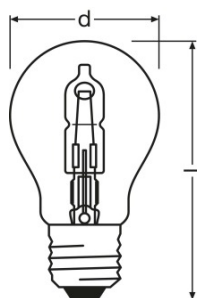

Product features

- 100 % dimmable
- Perfect color rendering ($R_a: 100$)
- Average life: 2,000 h

HALOGEN
ECO

Product datasheet

Technical data

Electrical data

Nominal wattage	30.00 W
Nominal voltage	230 V
Rated wattage	30.00 W
Claimed equiv. conventional lamp power	40 W
Power factor λ	1.00

Light technical data

Starting time	0.0 s
Warm-up time (60 %)	0.00 s

Dimensions & weight

Diameter	55.0 mm
Overall length	97.0 mm
Length	94.0 mm
Light center length (LCL)	73.0 mm
Outer bulb	A55

Lifespan

Product datasheet