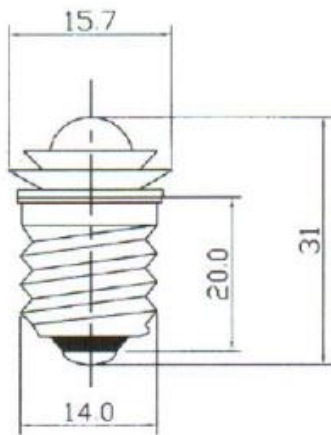

Datasheet

Filament Indicator Lamp

RS Stock number [106-391](#)

Dimensions: (mm)

Specifications

Structure		Design Characteristics	
Bulb Type	E16X30	Voltage	220/250V
Bulb Diameter	Ø15.7 Max	Amperage	2.5mA±10%
Length	31.0 Max	Gas Type	Neon gas-filled
Base Type	E14	Life Hours	25000hrs