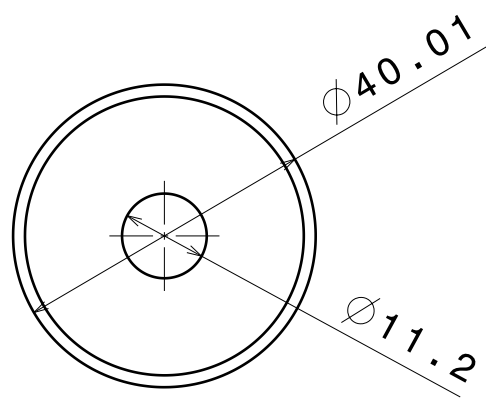

Relative Intensity of C11396_Tyra-W

D

C

B

A

4

4

Isometric view
Scale: 1:1

Bottom view
Scale: 1:1

3

3

Front view
Scale: 1:1

2

2

Top view
Scale: 1:1

Material: PC
Metal coating with laquering