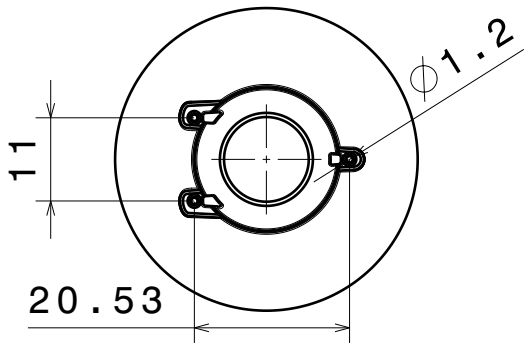

Relative Intensity of C11396_Tyra-W

D

C

B

A

4

4

Isometric view
Scale: 1:1

Bottom view
Scale: 1:1

3

3

Front view
Scale: 1:1

2

2

Top view
Scale: 1:1

Material: PC
Metal coating with laquering