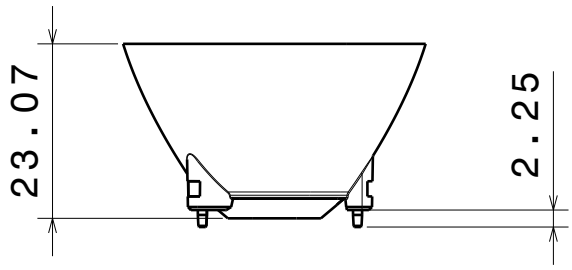

Relative Intensity of C11396_Tyra-W

D

C

B

A

4

4

Isometric view
Scale: 1:1

Bottom view
Scale: 1:1

3

3

Front view
Scale: 1:1

2

2

Top view
Scale: 1:1

Material: PC
Metal coating with laquering