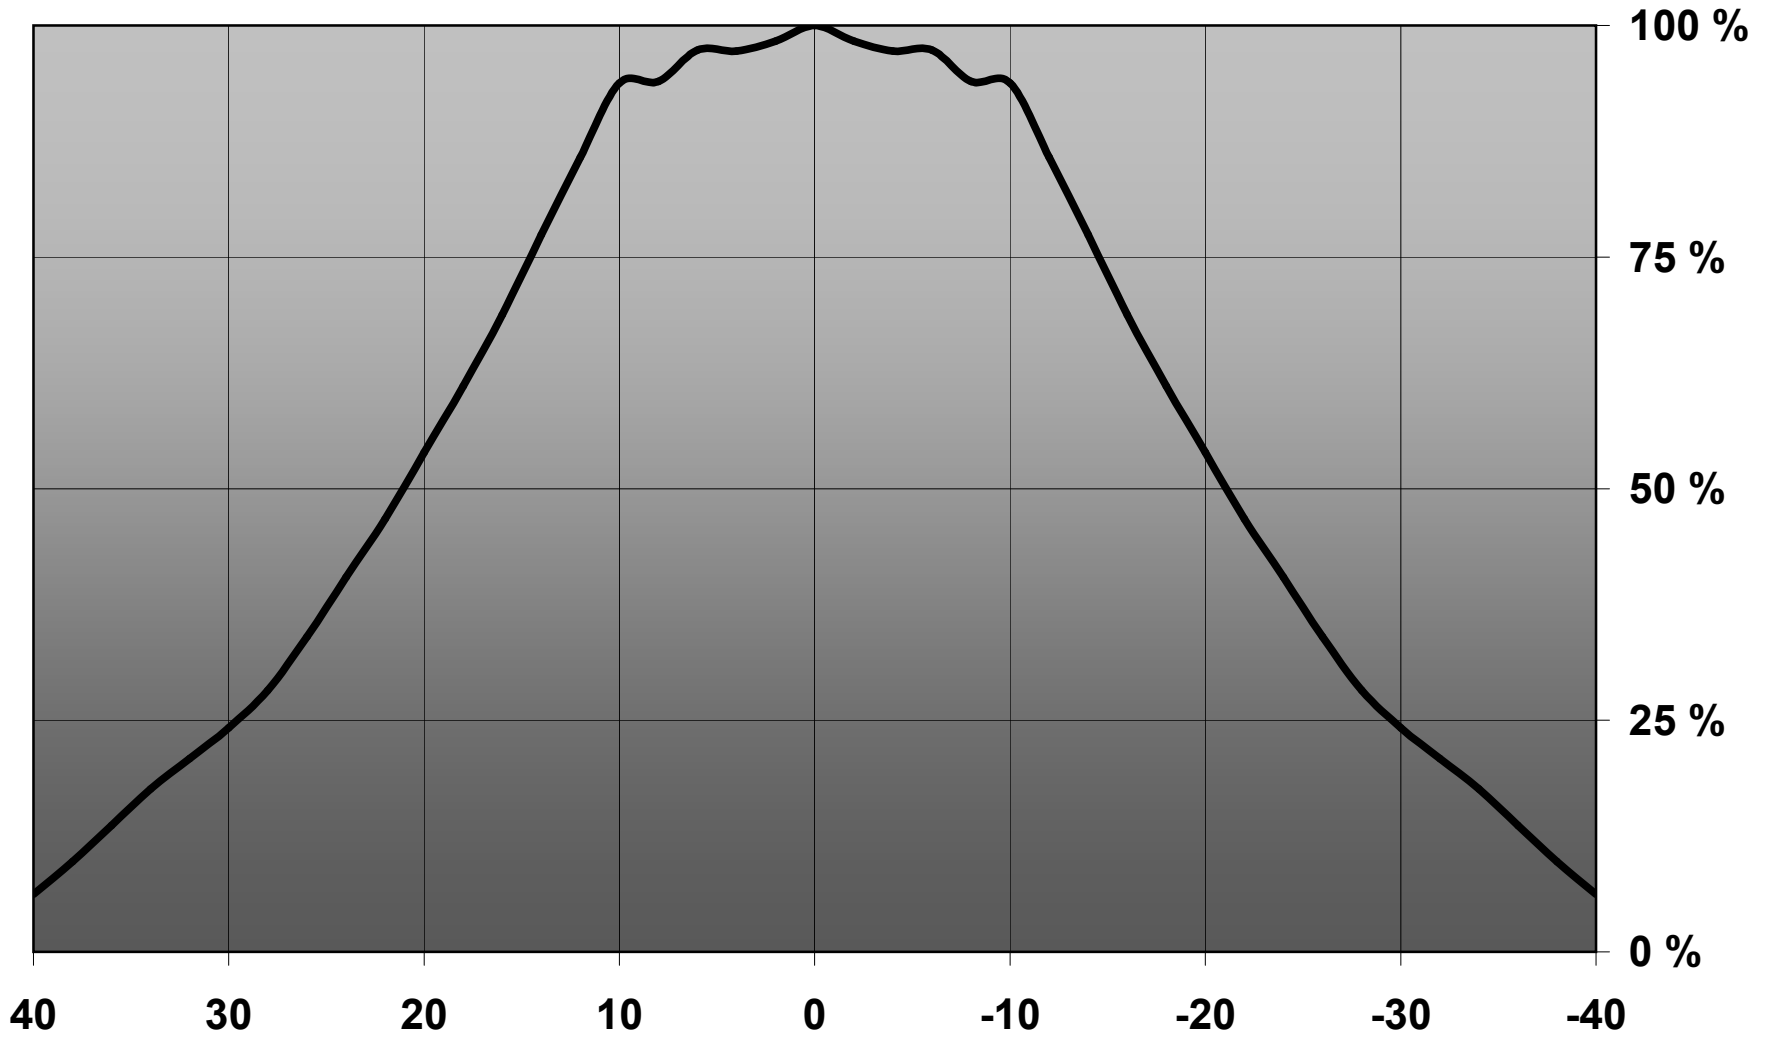

Relative Intensity of C11396_Tyra-W