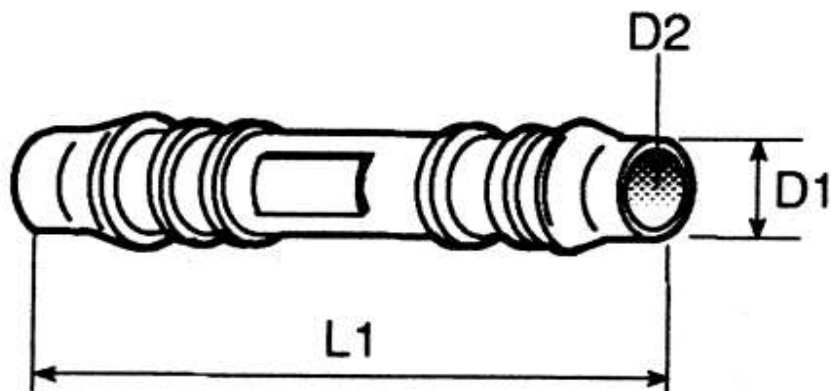

Datasheet

ENGLISH

Straight Male, POM

RS Stock number 0795360

Features

Straight Connector

These hose connectors can be fitted quickly and simply by pushing the hose directly onto the connecting parts. The ribbing of the end connectors enables the hose to sit securely.

Push-on Connectors

Acetal Resin, non- toxic, tough, lightweight, good impact and wear resistance

Deep moulded ribs, use hose clips for high pressure, positive sealing