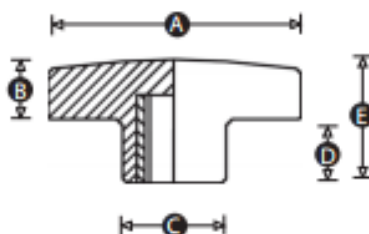

Datasheet

Stock No: 702-7740

RS Pro Thermoplastic Knob, M8 x 12

Material

High impact resistant thermoplastic

Standard colour

Black

Finish

Matt

Female insert material

Steel or stainless steel

Part No.	A	B	C	D	E	Thread size	Material	Insert material
7027715	38	11	16	12	23	M8	Polypropylene	Steel
7027718	50	11	20	15	26	M8	Polypropylene	Steel
7027740	50	11	20	15	26	M8	Polypropylene	Stainless steel
7027759	50	11	20	15	26	M10	Polypropylene	Stainless steel
7027712	60	14	24	15	29	M10	Polypropylene	Steel
7027721	60	14	24	15	29	M12	Polypropylene	Steel
7027752	60	14	24	15	29	M12	Polypropylene	Stainless steel