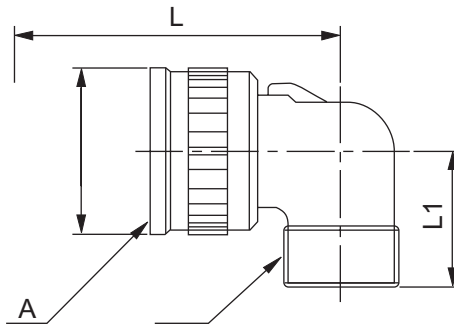

Right angle backshell with or without grommet**Class A F and R**

All dimensions are in mm

Connector Size	A Thread class 2B in inches	L max for MS 97	L max for 97B	L1 max	max	Thread in inches
10SL	5 8-2 NEF	37.60	5.00	25.00	22.22	5/8-2 NEF
12S	11 16-2 NEF	37.80	---	25.00	25.40	5/8-2 NEF
12	11 16-2 NEF	7.30	---	25.00	25.40	5/8-2 NEF
1 S	3 -20 NEF	39.0	7.00	27.00	28.57	3/4 -20 NEF
1	3 -20 NEF	8.90	---	27.00	28.57	3/4 -20 NEF
16S	7 8-20 NEF	2.60	8.00	28.00	31.75	7/8-20 NEF
16	7 8-20 NEF	52.10	57.00	28.00	31.75	7/8-20 NEF
18	1-20 NEF	53.70	58.00	31.00	34.13	1-20 NEF
20	1 1 8-2 NS	58.80	61.00	3.00	37.30	1 3/16-18 NEF
22	1 1 -18 NEF	58.80	61.00	3.00	40.48	1 3/16-18 NEF
2	1 3 8-18 NEF	63.60	66.00	37.00	43.66	1 7/16-18 NEF
28	1 5 8-18 NEF	63.60	66.00	39.00	50.00	1 7/16-18 NEF
32	1 29 32-18 NS	69.60	72.00	5.00	56.50	1 3/4 -18 NS
36	2 1 26-20 NS	72.80	75.00	8.00	62.71	2-18 NS

Note - Both versions, straight and diamond knurling available on back accessories. For details, contact factory.

Back accessories

Cable clamp

MS-3057

Use MS-3420sleeves

All dimensions are in mm

art number	Shell size	Max OD of cable	A	B	C	Thread in inches
MS-3057-4A	10SL, 12S	7.94	20.90	21.39	7.94	5/8-2
MS-3057-6A	14, 14S	11.11	21.59	25.27	11.11	3/4 -20
MS-3057-8A	16, 16S	14.29	23.37	28.5	14.29	7/8-20
MS-3057-10A	18	15.87	23.37	30.89	15.87	1-20
MS-3057-12A	20,22	19.05	23.54	35.64	19.05	1 3/16-18
MS-3057-16A	24,28	23.81	25.78	2.75	23.81	1 7/16-18
MS-3057-20A	32	31.70	28.00	51.00	31.70	1 3/4 -18
MS-3057-24A	36	34.92	29.36	57.02	34.92	2-18