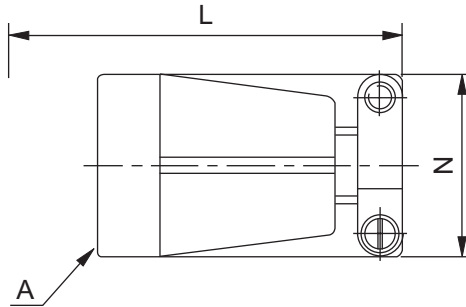

Back accessories

Strain relief backshell with grommet and sleeve

Class E and F

All dimensions are in mm

Connector Size	A Thread class 2B in inches	L max for MS 97	L max for 97B	N max
10SL	5/8-2 NEF	54.07	59.10	21.97
12S	11/16-2 NEF	54.07	---	21.97
14S	3/4 -20 NEF	55.90	61.34	25.15
16S	7/8-20 NEF	55.90	62.86	28.45
16	7/8-20 NEF	64.41		28.45
18	1-20 NEF	65.94	71.10	30.76
20	1 1/8-2 NS	67.41	72.55	37.29
22	1 1/4 -18 NEF	67.41	72.55	37.29
24	1 3/8-18 NEF	73.28	76.82	44.45
28	1 5/8-18 NEF	73.28	77.82	44.45
32	1 29/32-18 NS	74.75		52.22
36	2 1/26-20 NS	74.75	77.6	57.15