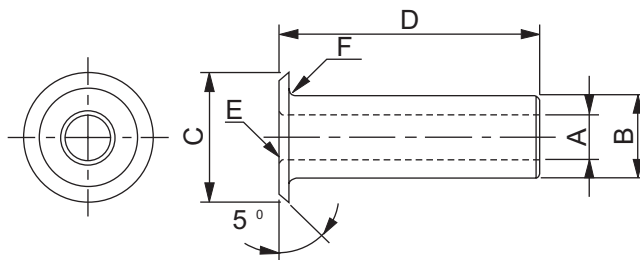

Neoprene sleeve

MS-3420

Rubber bushing. protects wire bundles and unacketed cables from possible damage by cable clamp.