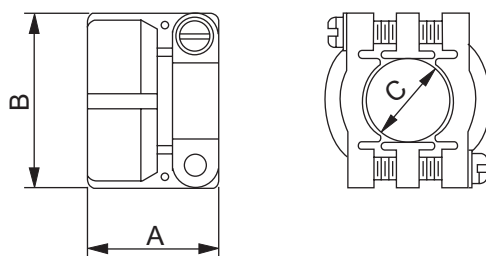

Right angle backshell with or without grommet**Class A F and R**

All dimensions are in mm

Connector Size	A Thread class 2B in inches	L max for MS 97	L max for 97B	L1 max	max	Thread in inches
10SL	5 8-2 NEF	37.60	5.00	25.00	22.22	5/8-2 NEF
12S	11 16-2 NEF	37.80	---	25.00	25.40	5/8-2 NEF
12	11 16-2 NEF	7.30	---	25.00	25.40	5/8-2 NEF
1 S	3 -20 NEF	39.0	7.00	27.00	28.57	3/4 -20 NEF
1	3 -20 NEF	8.90	---	27.00	28.57	3/4 -20 NEF
16S	7 8-20 NEF	2.60	8.00	28.00	31.75	7/8-20 NEF
16	7 8-20 NEF	52.10	57.00	28.00	31.75	7/8-20 NEF
18	1-20 NEF	53.70	58.00	31.00	34.13	1-20 NEF
20	1 1 8-2 NS	58.80	61.00	3.00	37.30	1 3/16-18 NEF
22	1 1 -18 NEF	58.80	61.00	3.00	40.48	1 3/16-18 NEF
2	1 3 8-18 NEF	63.60	66.00	37.00	43.66	1 7/16-18 NEF
28	1 5 8-18 NEF	63.60	66.00	39.00	50.00	1 7/16-18 NEF
32	1 29 32-18 NS	69.60	72.00	5.00	56.50	1 3/4 -18 NS
36	2 1 26-20 NS	72.80	75.00	8.00	62.71	2-18 NS

Note - Both versions, straight and diamond knurling available on back accessories. For details, contact factory.

Back accessories

Cable clamp

MS-3057

Use MS-3420sleeves

All dimensions are in mm

art number	Shell size	Max OD of cable	A	B	C	Thread in inches
MS-3057-4A	10SL, 12S	7.94	20.90	21.39	7.94	5/8-2
MS-3057-6A	14, 14S	11.11	21.59	25.27	11.11	3/4 -20
MS-3057-8A	16, 16S	14.29	23.37	28.5	14.29	7/8-20
MS-3057-10A	18	15.87	23.37	30.89	15.87	1-20
MS-3057-12A	20,22	19.05	23.54	35.64	19.05	1 3/16-18
MS-3057-16A	24,28	23.81	25.78	2.75	23.81	1 7/16-18
MS-3057-20A	32	31.70	28.00	51.00	31.70	1 3/4 -18
MS-3057-24A	36	34.92	29.36	57.02	34.92	2-18