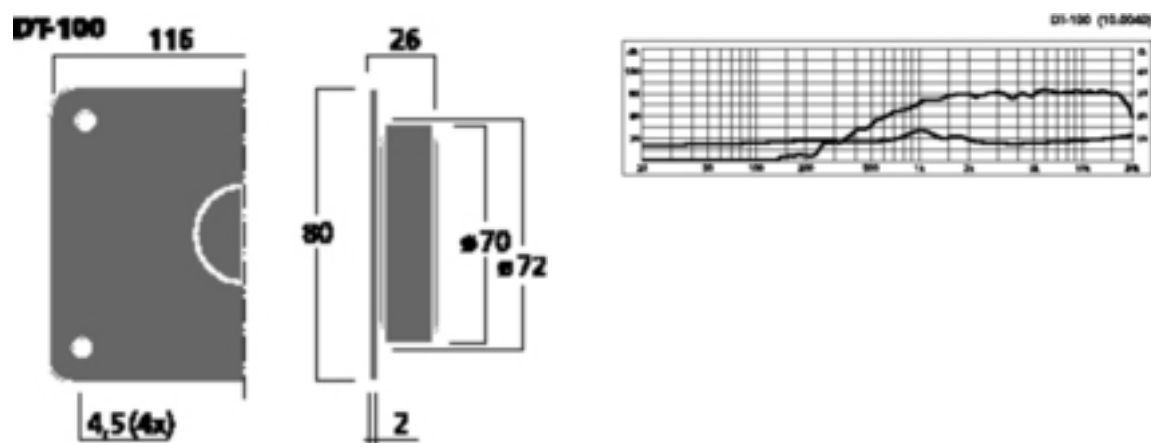

DT-100 - HiFi Dome Tweeter

Hi-fi dome tweeter, 60WMAX, 8 Ohm Soft dome of high power capability, classic rectangular size, ferrofluid, good linearity with extra brilliant characteristics, reproduction rich in detail, suitable for all hi-fi purposes.

Technical data

Impedance (Z)	: 8 Ohm
Resonant frequency (fs)	: 1.5kHz
Max. frequency range	: fx-20kHz
Rec. crossover freq. (12dB)	: 2.5kHz
Music power	: 60W _{MAX}
Power rating	: 30W _{RMS}
SPL (1W/1m)	: 92dB
Voice coil diameter	: 25mm
Magnet diameter	: 70mm
Mounting cutout	: Ø 72mm
Mounting depth	: 26mm
Dimensions	: 116x80mm
Weight	: 0.58kg