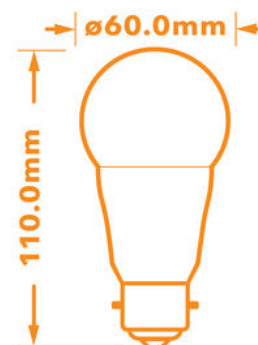

Verbatim LED Classic A B22 12W 3000K Warm White 1100 LM

- B22 Socket
- 220 - 240 V Voltage
- 30,000 hours Lifetime
- 84% Energy Saving
- Lumen: 1100
- Equivalent to 77W incandescent bulb

Product Number	52154
General Data	
Lamp Socket	B22
Electric Data	
Wattage (W)	12
Wattage Equivalent (W)	77
Voltage (V)	220 - 240 V
Dimmable	no
Power Factor	0.90
Operating Frequency (Hz)	50-60
Geometric Data	
Length (mm)	110
Diameter (in mm)	60
Weight (g)	175
Photometric Data	
Luminous Flux (lm)	1100
CRI	≥ 80
CCT (K)	3000
Beam Angle (°)	130
Luminous Efficacy (lm/W)	91.7
Lifetime (hrs)	30,000
Switching Cycle	20,000

EAN 14

50023942521544

Pack Dimensions(HxWxL)

178 x 118 x 61

Pack Weight

201

MOQ

4

Carton Dimensions (HxWxL)

195 x 144 x 253

Cartons/Pallet

80

Layers/Pallet

4

Units/Pallet

320