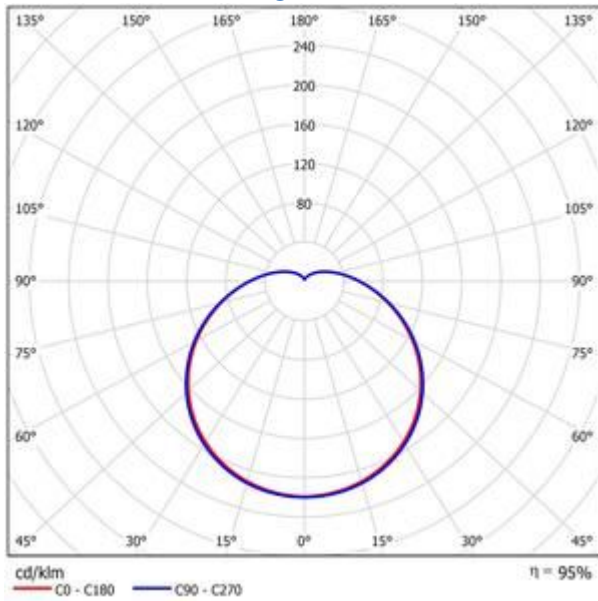

Verbatim LED Classic A B22 12W 3000K Warm White 1100 LM

- B22 Socket
- 220 - 240 V Voltage
- 30,000 hours Lifetime
- 84% Energy Saving
- Lumen: 1100
- Equivalent to 77W incandescent bulb

Product Number	52154
General Data	
Lamp Socket	B22
Electric Data	
Wattage (W)	12
Wattage Equivalent (W)	77
Voltage (V)	220 - 240 V
Dimmable	no
Power Factor	0.90
Operating Frequency (Hz)	50-60
Geometric Data	
Length (mm)	110
Diameter (in mm)	60
Weight (g)	175
Photometric Data	
Luminous Flux (lm)	1100
CRI	≥ 80
CCT (K)	3000
Beam Angle (°)	130
Luminous Efficacy (lm/W)	91.7
Lifetime (hrs)	30,000
Switching Cycle	20,000

02/07/2014

Photometric Diagrams

Energy Rating

Technical Packaging Details

Barcode

023942521549

EAN 128

(02)00023942521549(37)04(91)204

EAN 14

50023942521544

Pack Dimensions(HxWxL)

178 x 118 x 61

Pack Weight

201

MOQ

4