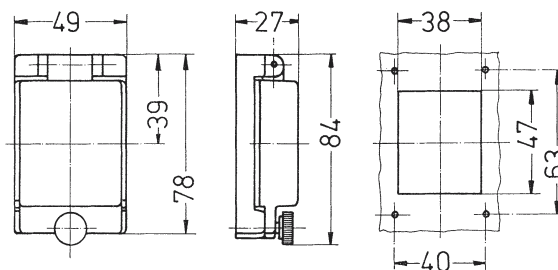

Datasheet

Stock No: 297-1184

RS Pro IP44 inspection window, 49x27x78mm

Product Details

Inspection Windows

IP67 (The 2 Module window has IP rating 44)

Polycarbonate inspection windows in smoked grey for 2, 6, 8 and 12 modules. Available with or without break break-away finger protection panel, suitable for DIN 43880//46277-3 cases

Windows are spring-loaded and can be secured with thumb screws

Temperature rating -25°C to +80°C

Specifications:

Type	Inspection Window
Length	49mm
Width	27mm
Height	78mm
Dimensions	49 x 27 x 78mm
Material	PC
For Use With	DIN 43880, 46277-3
Colour	Grey