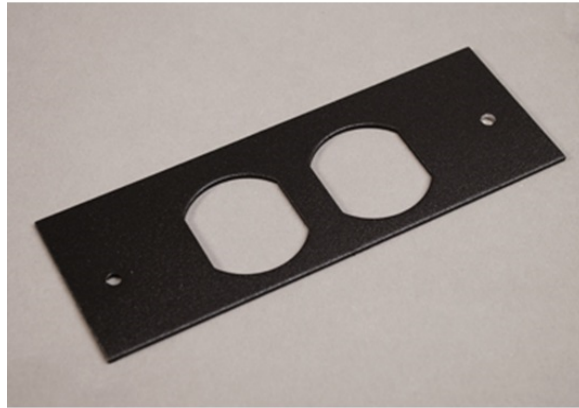

OFR Series Overfloor Raceway Duplex Device Plate

OFR47-D

For covering duplex style devices in
OFR48-2 and OFR48-4 Device Boxes.
Accepts 106 Frame.

features & benefits

specifications

General Info

Product Series: OFR
Component Type: Brackets & Plates

Technical Information

Material: Steel
Capacity: Multiple Channel