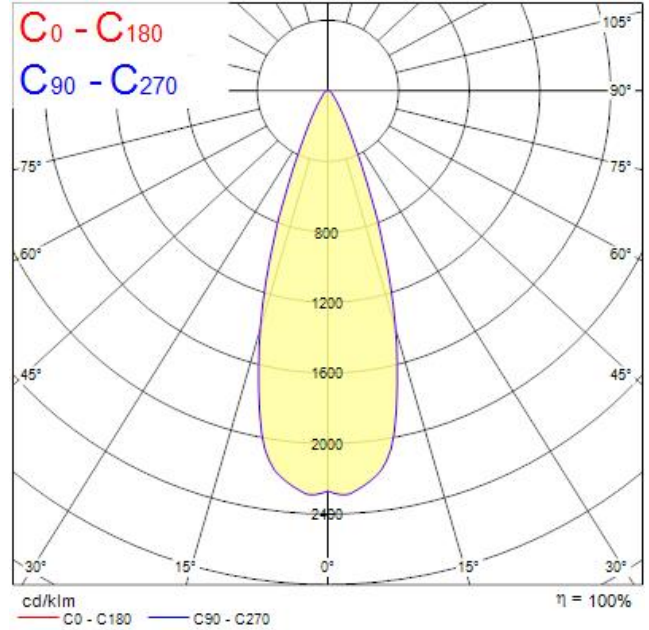

SylFire LED

SYLFIRE LED BST FIX 4000K DIMMABLE DC

0059815

PHOTOMETRY