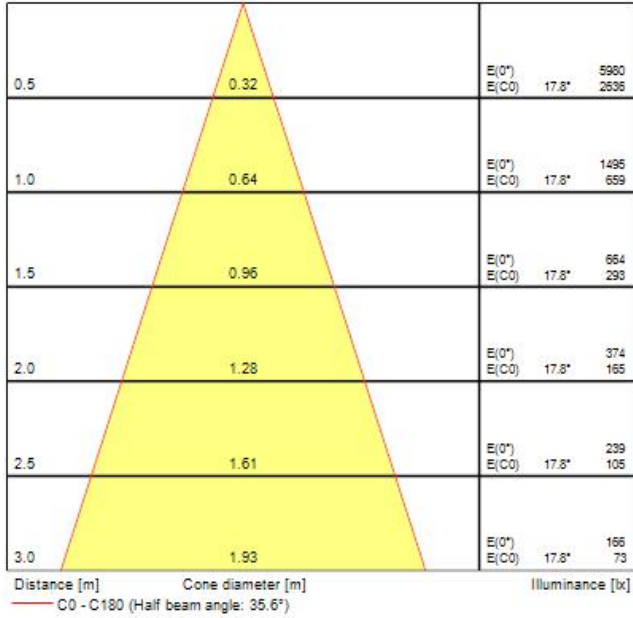

SylFire LED

SYLFIRE LED BST FIX 4000K DIMMABLE DC

0059815

PHOTOMETRY