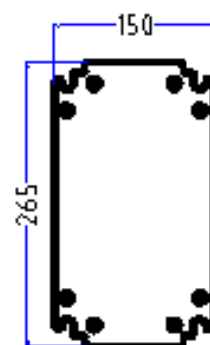

Product Datasheet

ENGLISH

MS Wall Box with Brackets/Chassis Plates

Drawings:

Bottom

Right

200

Left

Back

265
150
Plate

Top

ENGLISH

Package Contain:

1 x Enclosure

1 x Chassis Plate

1 x Lock

Dimensions: 300 x200 x 200mm

External Height: 300 mm

External Width: 200 mm

Thickness: 1.2mm for enclosure & door

Chassis Plate: Zinc coated steel 1.5mm

Finish: Paint finish epoxy polyster powder coating textured finish