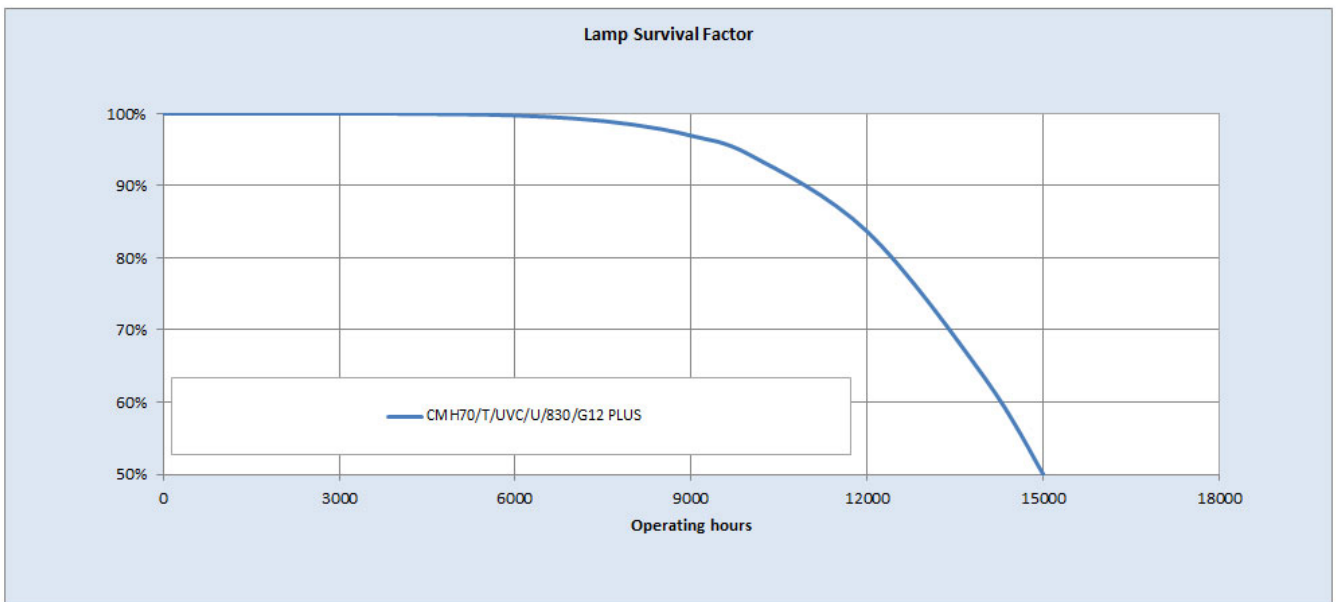

Survival Data