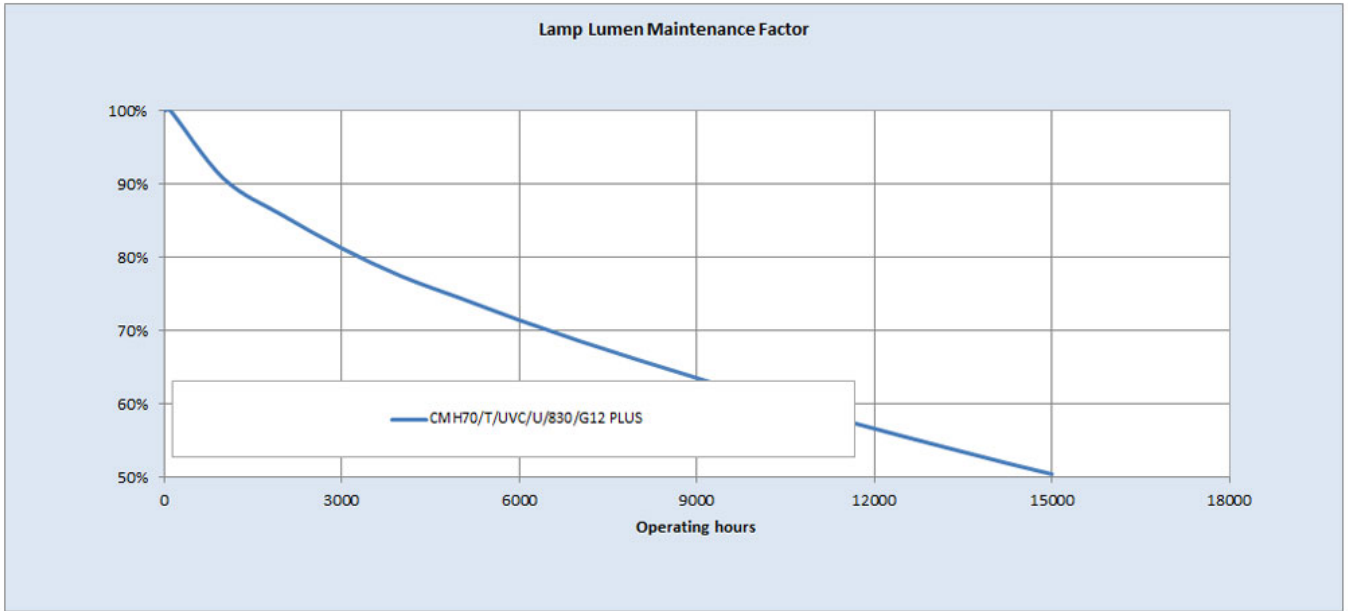

Lumen maintenance data