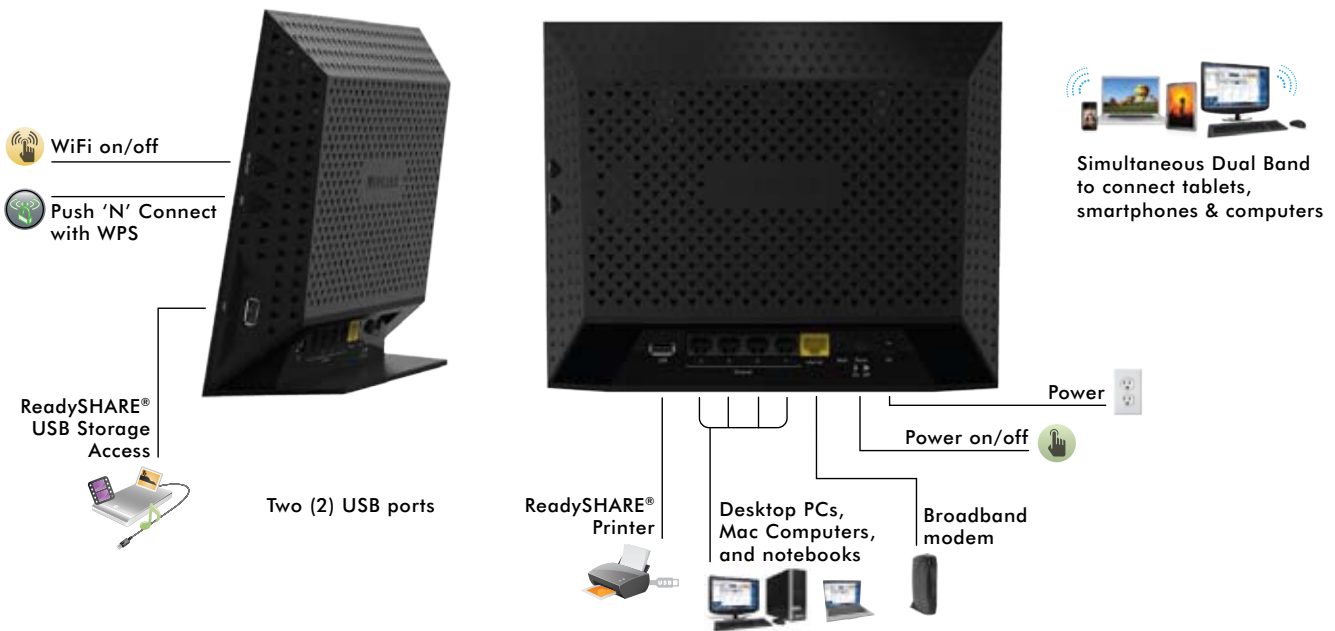

### SECURITY

PARENTAL CONTROLS—Web filtering for all your connected devices

GUEST NETWORK ACCESS—Separate & secure access for guests

SECURE WIFI CONNECTIONS— Highest level wireless security with WPA/WPA2

**802.11ac DIFFERENCE**

- Up to 3x faster than 802.11n
- HD streaming throughout your home
- Compatible with next generation WiFi devices
- Backward compatible with 802.11n

**NETGEAR GENIE® APP**

- Easily manage, monitor & repair your network
- For PC, Mac, iPhone, iPad, & Android devices
- Makes any printer AirPrint® compatible to print from an iPad® or iPhone®
- My Media—Find media files in your network and play them on any DLNA media player from your mobile app

WiFi Technology	FEATURES									APPLICATIONS			
	Speed	Range	NETGEAR genie®	Secure Connection	Easy Install	ReadySHARE USB Access	Simultaneous Dual Band	Gigabit Wired	Gigabit WiFi	Email, Chat, Surf, Music, Video	Online Gaming	HD Streaming	Multiple HD Streaming
N300	Up to 300 Mbps <sup>1</sup>		✓	✓	✓					✓	✓		
N600	Up to 300+300 Mbps <sup>1</sup>		✓	✓	✓	✓	✓	✓		✓	✓	✓	
N900	Up to 450+450 Mbps <sup>1</sup>		✓	✓	✓	✓	✓	✓		✓	✓	✓	✓
AC1750	Up to 450+1300 <sup>1</sup> Mbps <sup>1</sup>		✓	✓	✓	✓	✓	✓	✓	✓	✓	✓	✓