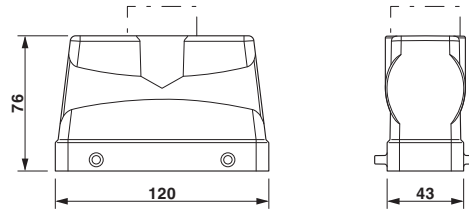

Technical data

Dimensions

Height	76 mm
Width	43 mm
Length	120 mm

Ambient conditions

Degree of protection of housing (IP)	IP65
Ambient temperature (operation)	-40 °C ... 125 °C

General

Note	For contact inserts HC-B24, BB46, BBB64, D64, DD108, M
Type	B24
Housing type	Sleeve housing
Locking type	For double locking latch
No. of cable outlets	1
Cable exit	Straight
Screw connection	none
Type of the screw connection	1x M32
Housing material	Aluminum die-cast

Metal screw connection with cable bend protection and strain relief, thread length: 8 mm, cable sealing area: 18 - 27 mm, clamping area: 20 - 30 mm, SW 40, screw connection: M32

Plug for cable screw gland

Filler plugs - HC-M-BS-M32 - 1645862

Filler plug, metal, size: M32

Reducing adapter

Reducing adapter - REDUC-M-KV-M32/M25 - 1647637

Reducing adapter, metal, M32 to M25, including O-ring

Drawings

Housing - HC-B 24-TFQ-H-O1STM32G - 1460243

Dimensioned drawing

Dimensional drawing

Phoenix Contact 2015 © - all rights reserved
<http://www.phoenixcontact.com>