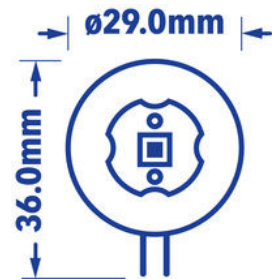

Verbatim LED Round Capsule G4 1.5W 2700K Warm White 85 LM

- G4 Socket
- 12V AC/DC Voltage
- 40,000 hours Lifetime
- 86% Energy Saving
- Lumen: 85
- Equivalent to 10W incandescent bulb

Product Number	52145
General Data	
Lamp Socket	G4
Design	Round Capsule
Electric Data	
Wattage (W)	1.5
Wattage Equivalent (W)	10
Voltage (V)	12V AC/DC
Dimmable	no
Operating Frequency (Hz)	50-60
Geometric Data	
Length (mm)	36
Diameter (in mm)	29
Weight (g)	6
Photometric Data	
Luminous Flux (lm)	85
CRI	80
CCT (K)	2700
Luminous Intensity (cd)	25
Beam Angle (°)	110
Luminous Efficacy (lm/W)	57
Lifetime (hrs)	40,000
Switching Cycle	50,000

02/07/2014

Photometric Diagrams

Energy Rating

Technical Packaging Details

Barcode

023942521457

EAN 128

(02)00023942521457(37)10(91)09

EAN 14

50023942521452

Pack Dimensions(HxWxL)

135 x 10 x 90

Pack Weight

17

MOQ

10

Carton Dimensions (HxWxL)

150 x 103 x 103

Cartons/Pallet

420

Layers/Pallet

6

Units/Pallet

4200