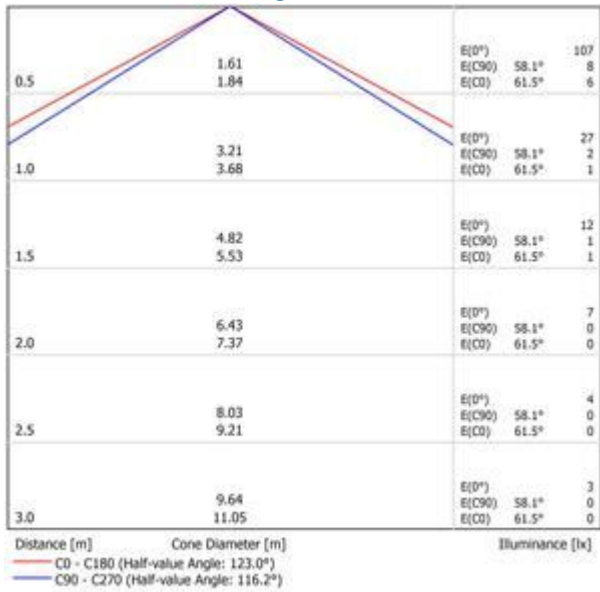

Verbatim LED Round Capsule G4 1.5W 2700K Warm White 85 LM

- G4 Socket
- 12V AC/DC Voltage
- 40,000 hours Lifetime
- 86% Energy Saving
- Lumen: 85
- Equivalent to 10W incandescent bulb

Product Number	52145
General Data	
Lamp Socket	G4
Design	Round Capsule
Electric Data	
Wattage (W)	1.5
Wattage Equivalent (W)	10
Voltage (V)	12V AC/DC
Dimmable	no
Operating Frequency (Hz)	50-60
Geometric Data	
Length (mm)	36
Diameter (in mm)	29
Weight (g)	6
Photometric Data	
Luminous Flux (lm)	85
CRI	80
CCT (K)	2700
Luminous Intensity (cd)	25
Beam Angle (°)	110
Luminous Efficacy (lm/W)	57
Lifetime (hrs)	40,000
Switching Cycle	50,000

02/07/2014

Photometric Diagrams

Energy Rating

Technical Packaging Details

Barcode

023942521457

EAN 128

(02)00023942521457(37)10(91)09

EAN 14

50023942521452

Pack Dimensions(HxWxL)

135 x 10 x 90

Pack Weight

17

MOQ

10