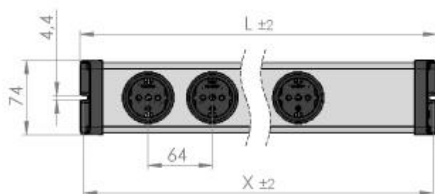

Data sheet VARIO® LINEA

Socket strip

EHMANN
Ideen in Strom

Universal 11-fold plus

Item No.: 0201x02112303

- Robust plastic body, grey
- 90° rotated sockets Type E (French Standard)
- Space of sockets: 64 mm
- **3 m** power cord and angle plug
- integrated circuit breaker 16 A
- Increased safety due to integrated child protection
- End caps with mounting facilities

Technische Daten

Connection:	250 V~, 16 A, 50 Hz, 3.600 W
Power cord:	3 m H05VV-F 3G 1,5 mm²
Plug:	CEE 7/7 angle plug Type EF
Socket:	Middle earth Type E
Switch:	2-pole, illuminated
Circuit breaker:	16 A
Own consumption:	< 0,5 W
Dimension:	846 x 74 x 47 mm (L x B x H)
Fixing dimension X:	838 mm

EAN:	401209600488 2
Packaging unit:	10 pc.

VARIO
LINEA