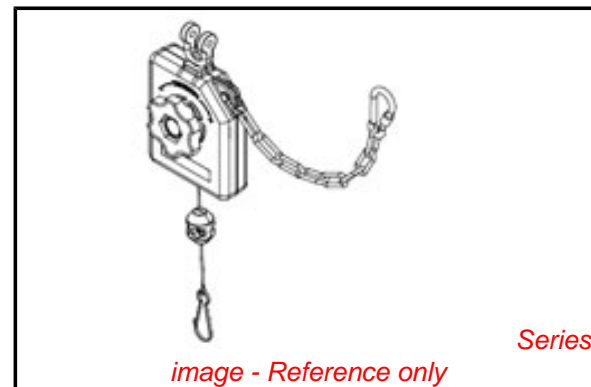

PLEASE CHECK WWW.MOLEX.COM FOR LATEST PART INFORMATION

Part Number: [130173-0050](#)
Status: **Active**
Overview: Aero-Motive® Retractors
Description: Aero-Motive® Light Industrial Duty Retractor, Weight Range 0.9-1.8kg (2.0-4.0 lb), 1.60m (5.25') Travel

Documents:

[Drawing (PDF)](#) [RoHS Certificate of Compliance (PDF)](#)

General

Product Family	Tool Supports
Series	130173
Cable Length	1.60m (5.24')
Duty	Light
Overview	Aero-Motive® Retractors
Product Name	Aero-Motive®
Type	Retractors
UPC	78678858884
Woodhead	Yes

Physical

Cable Diameter	N/A
Cable Movement	Constant Retraction
Drum Lock	None
Material - Housing	ABS
Mounting Style	Hanging
Net Weight	458.120/g
Packaging Type	Carton
Travel Distance	1.60m (5.25')
Weight Range	0.9-1.8kg (2.0-4.0 lb)
Wire/Cable Type	Nylon Cord

Material Info

Old Part Number	RB4SC

Reference - Drawing Numbers

Sales Drawing	SD-130173-001

image - Reference only

EU RoHS

RoHS Compliance

Not Required

REACH SVHC

Not Reviewed

Low-Halogen Status

Not Reviewed

China RoHS

Need more information on product environmental compliance?

Email productcompliance@molex.com
For a multiple part number RoHS Certificate of Compliance, [click here](#)

Please visit the [Contact Us](#) section for any non-product compliance questions.

Search Parts in this Series

[130173Series](#)