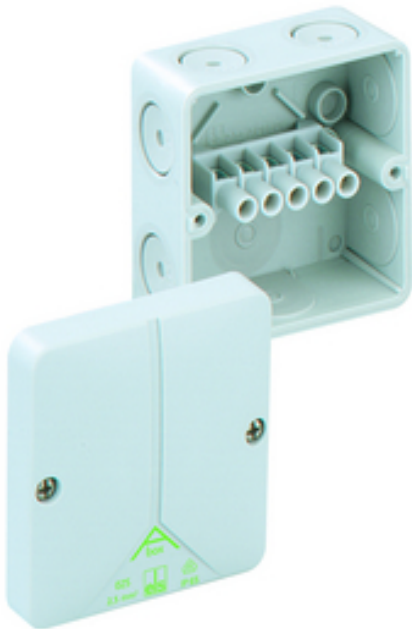

Product

Abox 025-2,5²

Junction box acc. DIN EN 60670 (VDE 0606), $U_i=690V$, with self-sealing, soft inlet membranes, M20, seal range 2 - 16 mm

grey, with screw terminals 5-poles - 2.5 mm² (4 x 1.5² / 4 x 2.5²)

Article: Abox 025-2,5²

Technical Data

Dimensions:

Width:	80 mm
Length:	80 mm
Height:	52 mm

material:

Base:	{Polycarbonat, Membranen aus TPE}
Cover:	Polystyrene

Properties:

Ingress protection:	IP65 - acc. EN 60529 / DIN VDE 0470-1
---------------------	---------------------------------------