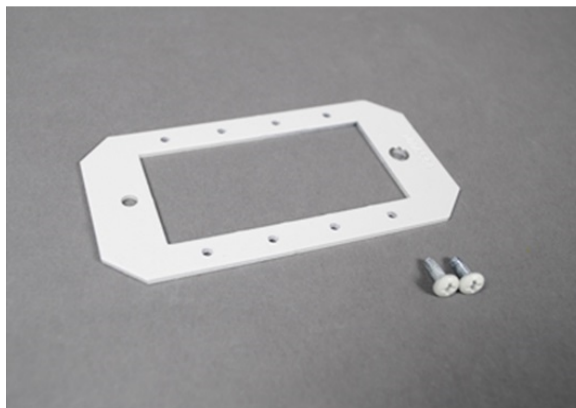

Evolution 8AT Series Device Plate

8MAAP

Single-gang device plate that will accept up to four (4) Legrand AVIP or Extron Electronics MAAP style plates. Fits in any one (1) of the three (3) gangs in the center compartment. Devices supplied by others.

features & benefits

specifications

General Info

Product Series: Evolution
Type: Multi-Service
Component Type: Device Plates & Accessories

Dimensions

Hole Size: 8"

Buy American Act Compliance

Country of Origin: UNITED-STATES-OF-AMERICA
Buy American Act Status: Buy American Act Compliant