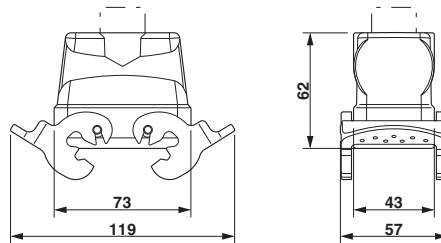

Housing - HC-B 10-KMQ-N-O1PG16 - 1460042

Dimensioned drawing

Dimensional drawing