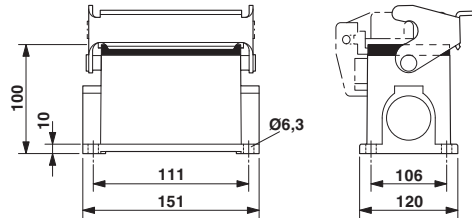

Technical data

Dimensions

Height	100 mm
Width	120 mm
Length	145 mm

Ambient conditions

Degree of protection of housing (IP)	IP65
Ambient temperature (operation)	-40 °C ... 125 °C

General

Note	For contact inserts HC-B48, DD216, M
Type	B48
Housing type	Box mounting bases
Locking type	With single locking latch
No. of cable outlets	1
Cable exit	Left (view of the opened single locking latch)
Screw connection	none
Type of the screw connection	1x Pg29
Housing material	Aluminum die-cast

Cable gland - G-INSEC-PG29-M68N-NNES-S - 1411201

Cable gland, Cable gland material: Brass, nickel-plated, External cable diameter 18 mm ... 25 mm, Shielding: Yes, Connecting thread: Pg29, Color: silver

Plug for cable screw gland

Filler plugs - HC-BS-PG29 - 1674532

Filler plugs, for Pg screw connections, type Pg29

Drawings

Housing - HC-B 48-SML-100/O1PG29 - 1675117

Dimensioned drawing

Dimensional drawing

Phoenix Contact 2015 © - all rights reserved
<http://www.phoenixcontact.com>