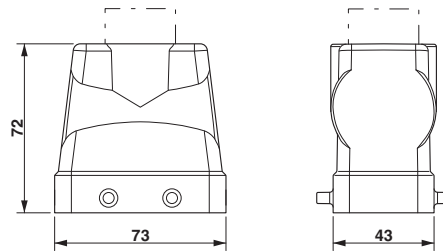

Housing - HC-B 10-TFQ-H-O1PG29S - 1460077

Dimensioned drawing

Dimensional drawing

Phoenix Contact 2015 © - all rights reserved
<http://www.phoenixcontact.com>