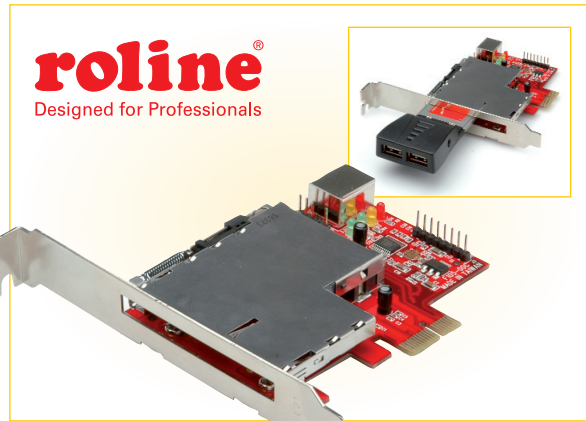

New Products

ROLINE PCI-e to ExpressCard Adapter

The board is the best choice for bridging between PCI Express and ExpressCard.

- Supports ExpressCard/34 and ExpressCard/54 Form Factor
- Includes 2 Brackets to Support Low Profile PCI and Regular size PCI in one card
- USB type B connector and USB 5 Pin header for USB host connection

- Supports: Windows 2000 / 2003 / XP

- **Contents:** PCI to ExpressCard Adapter, Internal connection cables, 5 Pin USB power cable, Low Profile Bracket, Manual

Order-No. – Packing Unit

ROLINE PCI-Express to ExpressCard Adapter

15.06.2190 – 20

ROLINE PCI-e to ExpressCard Adapter, Front

If you comfortably want to use your ExpressCard34/54 Card with your PC then you need this adapter. The package contains an adapter for installation in a 5.25" slot so that the adapter can easily be accessed from the front of the PC.

Order-No. – Packing Unit

ROLINE PCI-Express to ExpressCard Adapter Front

15.06.2191 – 6

ROLINE Combo ExpressCard/34, 1x eS-ATA II, 1x USB 2.0

This Combo ExpressCard/34 can upgrade your Notebook computer to have one eS-ATA II and one USB 2.0 Channel for connecting mobile external and storage devices such as HDD, ZIP drive, CD-ROM, CD-RW, DVD-ROM.