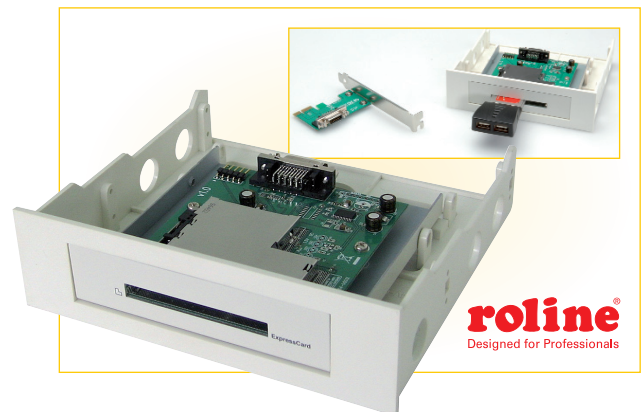

New Products

ROLINE PCI-e to ExpressCard Adapter

The board is the best choice for bridging between PCI Express and ExpressCard.

- Supports ExpressCard/34 and ExpressCard/54 Form Factor
- Includes 2 Brackets to Support Low Profile PCI and Regular size PCI in one card
- USB type B connector and USB 5 Pin header for USB host connection

- Supports: Windows 2000 / 2003 / XP

- **Contents:** PCI to ExpressCard Adapter, Internal connection cables, 5 Pin USB power cable, Low Profile Bracket, Manual

Order-No. – Packing Unit

ROLINE PCI-Express to ExpressCard Adapter

15.06.2190 – 20

ROLINE PCI-e to ExpressCard Adapter, Front

If you comfortably want to use your ExpressCard34/54 Card with your PC then you need this adapter. The package contains an adapter for installation in a 5.25" slot so that the adapter can easily be accessed from the front of the PC.

Order-No. – Packing Unit

ROLINE PCI-Express to ExpressCard Adapter Front

15.06.2191 – 6

ROLINE Combo ExpressCard/34, 1x eS-ATA II, 1x USB 2.0

This Combo ExpressCard/34 can upgrade your Notebook computer to have one eS-ATA II and one USB 2.0 Channel for connecting mobile external and storage devices such as HDD, ZIP drive, CD-ROM, CD-RW, DVD-ROM.