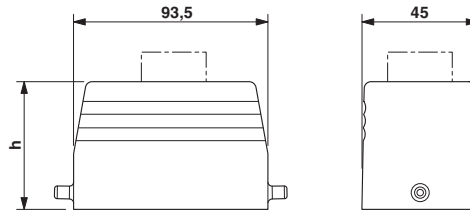

Technical data

Dimensions

Height	76 mm
Width	43 mm
Length	94 mm

Ambient conditions

Degree of protection of housing (IP)	IP65
Ambient temperature (operation)	-40 °C ... 125 °C

General

Note	For contact inserts HC-B16, BB32, D40, DD72, HS6, M, K
Type	B16
Housing type	Sleeve housings
Locking type	for single locking latch
No. of cable exits	1
Cable exit	Straight
Screw connection	none
Type of the screw connection	1x M32
Housing material	Aluminum die-cast

Accessories

Full screw connection

Cable gland - HC-K-KV-M32(15-21) - 1690642

Plastic screw connection up to 5 bar, thread length: 10 mm, cable diameter: 15 - 21 mm, WAF 36, screw connection: M32

Cable gland - HC-M-KV-M32(14-21) - 1690587

Metal screw connection up to 5 bar, thread length: 8 mm, cable diameter: 14 - 21 mm, WAF 34, screw connection: M32

Cable gland - HC-M-KV-M32(19-27) - 1646010

Metal screw connection up to 5 bar, thread length: 8 mm, cable diameter: 19 - 27 mm, WAF 43, screw connection: M32

Drawings

Housing - HC-B 16-TFL-76/O1M32G - 1604800

Dimensioned drawing

Dimensional drawing