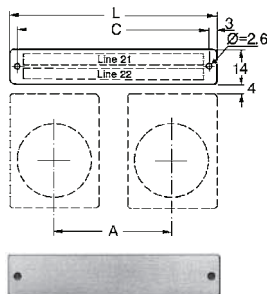

### 22mm Blank fixed legend plates

Of silvergrey aluminum

Size	Catalog number
39mm H	SK 615 540-1
44.5mm H	SK 615 541-1
44.07 mm H (UL Type 3/3R, 4, 4X & 12)	LP22-2000

### 22mm Engraved fixed legend plates, with text ①

Of silvergrey aluminum

Text	Catalog number
<b>English</b>	
Close	SK 615 552-13
Down	SK 615 552-14
Emergency stop	SK 615 552-15
Fast	SK 615 552-16
Forward	SK 615 552-17
In	SK 615 550-29
Inching	SK 615 552-18
Jog	SK 615 552-JO
Left	SK 615 552-39
Lower	SK 615 552-20
Off	SK 615 552-21
On	SK 615 552-22
Open	SK 615 552-23
Out	SK 615 552-24
Raise	SK 615 552-25
Reset	SK 615 552-27
Reverse	SK 615 552-28
Right	SK 615 552-40
Run	SK 615 552-29
Slow	SK 615 552-30
Start	SK 615 550-44
Stop	SK 615 552-31
Up	SK 615 552-32

### Legend plates without or with customer-selected text

Of aluminum

Number of operations	Max number of characters per line	Dimensions			Without text Catalog number
		A	L	C	
1	7	-	29.6	23.6	SK 615 545-1
2	20	30.5	60	54	SK 615 545-2
2	24	40	70	64	SK 615 545-3
3	33	30.5	90	84	SK 615 545-4
3	42	40	110	104	SK 615 545-5