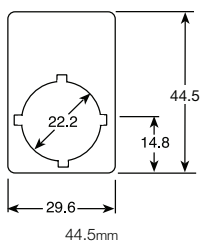

### 22mm Blank fixed legend plates

Of silvergrey aluminum

Size	Catalog number
39mm H	SK 615 540-1
44.5mm H	SK 615 541-1
44.07 mm H (UL Type 3/3R, 4, 4X & 12)	LP22-2000

### 22mm Engraved fixed legend plates, with text ①

Of silvergrey aluminum

Text	Catalog number
<b>English</b>	
Close	SK 615 552-13
Down	SK 615 552-14
Emergency stop	SK 615 552-15
Fast	SK 615 552-16
Forward	SK 615 552-17
In	SK 615 550-29
Inching	SK 615 552-18
Jog	SK 615 552-JO
Left	SK 615 552-39
Lower	SK 615 552-20
Off	SK 615 552-21
On	SK 615 552-22
Open	SK 615 552-23
Out	SK 615 552-24
Raise	SK 615 552-25
Reset	SK 615 552-27
Reverse	SK 615 552-28
Right	SK 615 552-40
Run	SK 615 552-29
Slow	SK 615 552-30
Start	SK 615 550-44
Stop	SK 615 552-31
Up	SK 615 552-32

### Legend plates without or with customer-selected text

Of aluminum

Number of operations	Max number of characters per line	Dimensions			Without text Catalog number
		A	L	C	
1	7	-	29.6	23.6	SK 615 545-1
2	20	30.5	60	54	SK 615 545-2
2	24	40	70	64	SK 615 545-3
3	33	30.5	90	84	SK 615 545-4
3	42	40	110	104	SK 615 545-5

① Text height 3 mm.