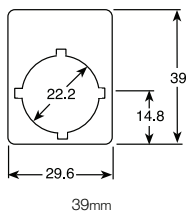

## Legend plates for pushbuttons 22mm

### 22mm Blank fixed legend plates

Of silvergrey aluminum

Size	Catalog number
39mm H	SK 615 540-1
44.5mm H	SK 615 541-1
44.07 mm H (UL Type 3/3R, 4, 4X & 12)	LP22-2000

### 22mm Engraved fixed legend plates, with text ①

Of silvergrey aluminum

Text	Catalog number
<b>English</b>	
Close	SK 615 552-13
Down	SK 615 552-14
Emergency stop	SK 615 552-15
Fast	SK 615 552-16
Forward	SK 615 552-17
In	SK 615 550-29
Inching	SK 615 552-18
Jog	SK 615 552-JO
Left	SK 615 552-39
Lower	SK 615 552-20
Off	SK 615 552-21
On	SK 615 552-22
Open	SK 615 552-23
Out	SK 615 552-24
Raise	SK 615 552-25
Reset	SK 615 552-27
Reverse	SK 615 552-28
Right	SK 615 552-40
Run	SK 615 552-29
Slow	SK 615 552-30
Start	SK 615 550-44
Stop	SK 615 552-31
Up	SK 615 552-32

### Legend plates without or with customer-selected text

Of aluminum

Number of operations	Max number of characters per line	Dimensions			Without text Catalog number
		A	L	C	
1	7	-	29.6	23.6	SK 615 545-1
2	20	30.5	60	54	SK 615 545-2
2	24	40	70	64	SK 615 545-3
3	33	30.5	90	84	SK 615 545-4
3	42	40	110	104	SK 615 545-5