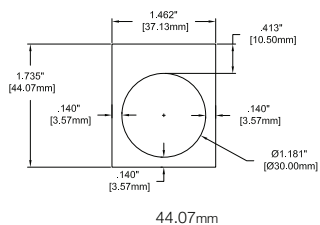

### 22mm Blank fixed legend plates

Of silvergrey aluminum

Size	Catalog number
39mm H	SK 615 540-1
44.5mm H	SK 615 541-1
44.07 mm H (UL Type 3/3R, 4, 4X & 12)	LP22-2000

### 22mm Engraved fixed legend plates, with text ①

Of silvergrey aluminum

Text	Catalog number
<b>English</b>	
Close	SK 615 552-13
Down	SK 615 552-14
Emergency stop	SK 615 552-15
Fast	SK 615 552-16
Forward	SK 615 552-17
In	SK 615 550-29
Inching	SK 615 552-18
Jog	SK 615 552-JO
Left	SK 615 552-39
Lower	SK 615 552-20
Off	SK 615 552-21
On	SK 615 552-22
Open	SK 615 552-23
Out	SK 615 552-24
Raise	SK 615 552-25
Reset	SK 615 552-27
Reverse	SK 615 552-28
Right	SK 615 552-40
Run	SK 615 552-29
Slow	SK 615 552-30
Start	SK 615 550-44
Stop	SK 615 552-31
Up	SK 615 552-32

### Legend plates without or with customer-selected text

Of aluminum

Number of operations	Max number of characters per line	Dimensions			Without text Catalog number
		A	L	C	
1	7	-	29.6	23.6	SK 615 545-1
2	20	30.5	60	54	SK 615 545-2
2	24	40	70	64	SK 615 545-3
3	33	30.5	90	84	SK 615 545-4
3	42	40	110	104	SK 615 545-5

① Text height 3 mm.