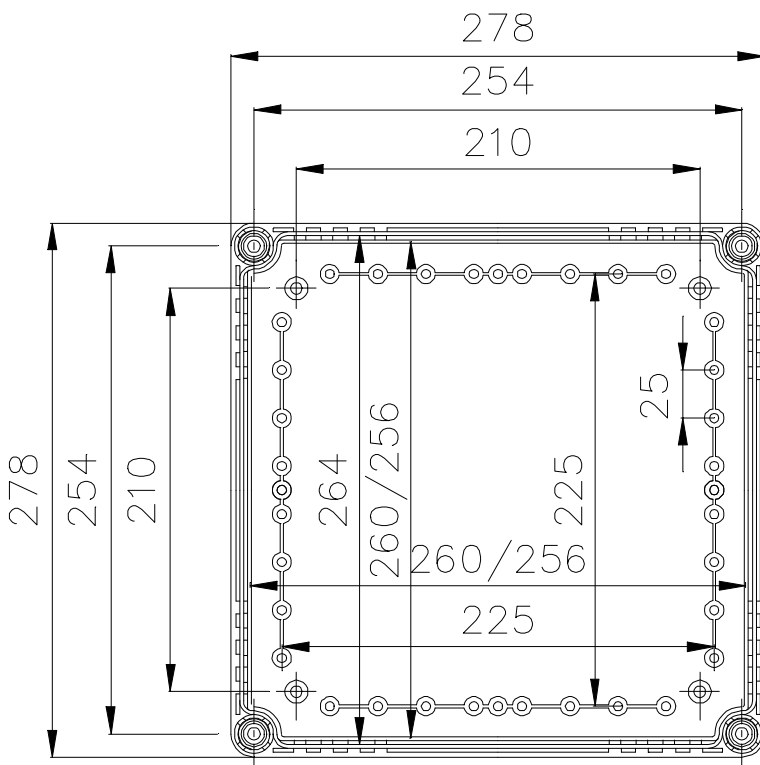

This is a sample photo.

ORDER SYMBOL: FEX 2828 13 T

EL.number **EAN:** 6418074007988

Sweden:
Denmark: 8212026395
Finland: 3424656

INCLUDING:
Enclosure body, cover, 4 slotted cover screws, and mounting screws.

APPROVALS:
USA: NEMA 1, 4X, 6, 12, 13; UL 94-V0; KEMA: Ex-97.D.3891 U
EURO: IP 67; UL 94-V0; KEMA: Ex-97.D.3891 U
OTHERS: IEC 529, KEMA Ex-97.D.3891 U, GL 07.09-92, FIMKO 197843-01, LR 90/00197 (E4)

FIBOX FEX-PC-7

TECHNICAL INFORMATION:

Standard colour: RAL 7035	Temp.range in cont. use: Max. +80 °C
Ingress protection: IP 67 (IEC 529)	Temp. range of material: - 40 °C - + 120 °C
Flame resistance:	

ACCESSORIES

Extension frame	EKJZR	DIN-Rail	EKV 24
Extension frame	EKMZR	DIN-Rail	EKV 32
Extension frame	EKOZR	DIN-Rail	EKV 34
Extension frame	EKPZR	Corner plug	MB 10523
Extension frame	EKTZR	Fastening lug	MB 10674
Extension frame	EKUZR	Earth bar support	MB 26069
DIN-Rail	EKV 12	Earth bar set	MR 26059
DIN-Rail	EKV 14		
DIN-Rail	EKV 22		