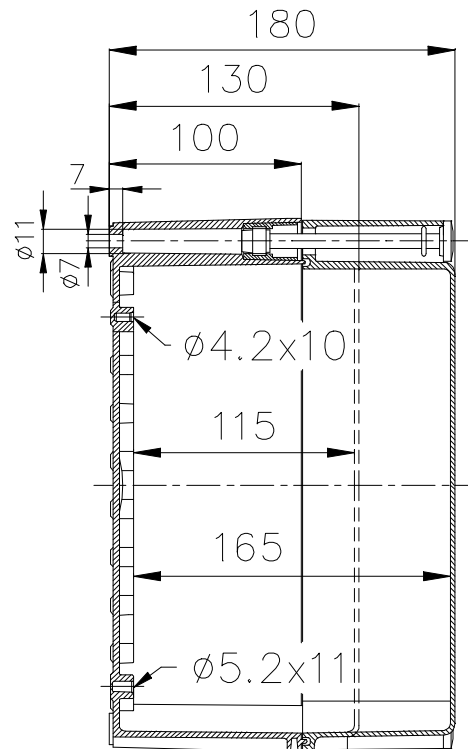

This is a sample photo.

ORDER SYMBOL: FEX 2828 13 T

EL.number **EAN:** 6418074007988

Sweden:
Denmark: 8212026395
Finland: 3424656

INCLUDING:
Enclosure body, cover, 4 slotted cover screws, and mounting screws.

TECHNICAL INFORMATION:

Standard colour: RAL 7035	Temp.range in cont. use: Max. +80 °C
Ingress protection: IP 67 (IEC 529)	Temp. range of material: - 40 °C - + 120 °C
Flame resistance:	

ACCESSORIES

Extension frame	EKJZR	DIN-Rail	EKV 24
Extension frame	EKMZR	DIN-Rail	EKV 32
Extension frame	EKOZR	DIN-Rail	EKV 34
Extension frame	EKPZR	Corner plug	MB 10523
Extension frame	EKTZR	Fastening lug	MB 10674
Extension frame	EKUZR	Earth bar support	MB 26069
DIN-Rail	EKV 12	Earth bar set	MR 26059
DIN-Rail	EKV 14		
DIN-Rail	EKV 22		