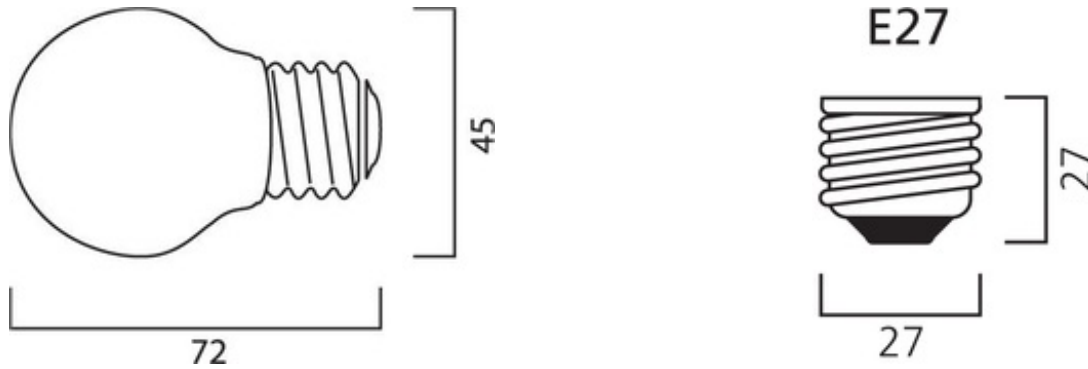

Classic ECO Ball

CLECO BAL 240V 28W E27 SV1

0023486

TECHNICAL DRAWINGS