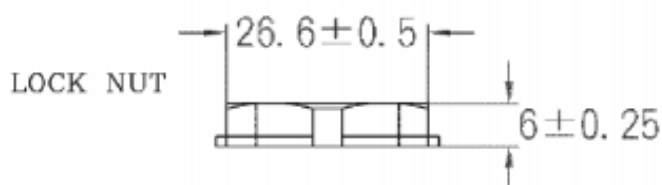

ENGLISH

Datasheet

Stock No: 669-4660

RS Pro M20 Black Nylon Cable Gland With Locknut, 4 → 9mm Cable Dia Range, IP68

WASHER

External thread
M20x1.5

BODY

CLAW

Dimension – mm