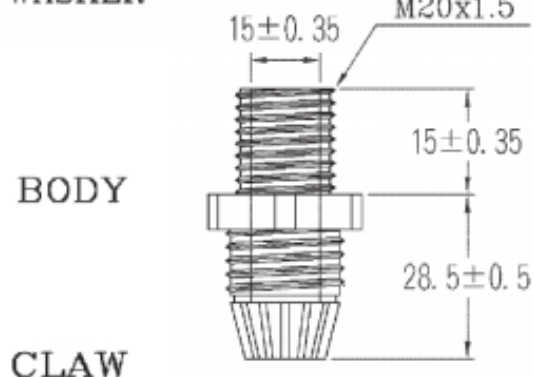

ENGLISH

Datasheet

Stock No: 669-4660

RS Pro M20 Black Nylon Cable Gland With Locknut, 4 → 9mm Cable Dia Range, IP68

WASHER

External thread
M20x1.5

BODY

CLAW

Dimension – mm