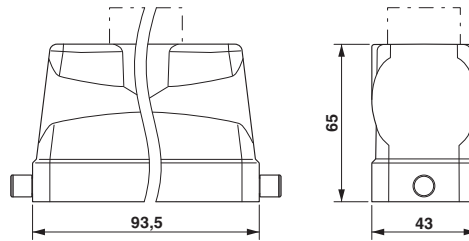

Housing - HC-B 16-TFL-N-O1PG21G - 1460101

Dimensioned drawing

Dimensional drawing

Phoenix Contact 2015 © - all rights reserved
<http://www.phoenixcontact.com>