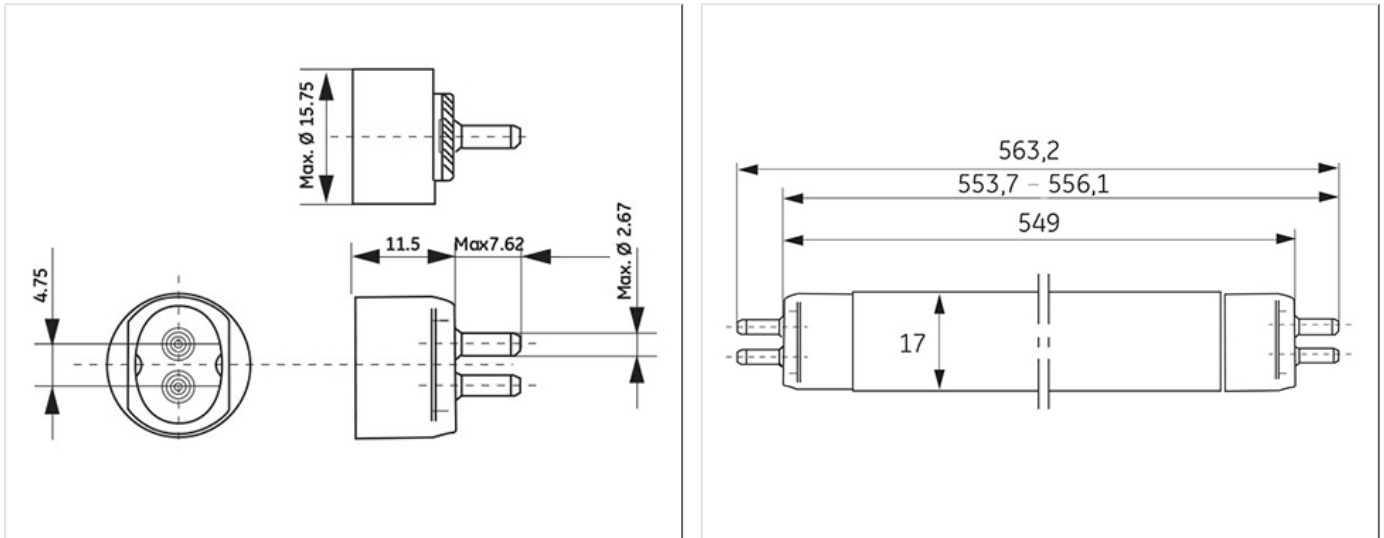

Technical drawing