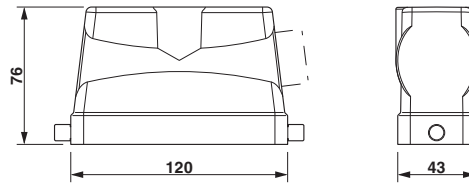

Housing - HC-B 24-TFL-H-O1PG29S - 1460208

Dimensioned drawing

Dimensional drawing

Phoenix Contact 2015 © - all rights reserved
<http://www.phoenixcontact.com>