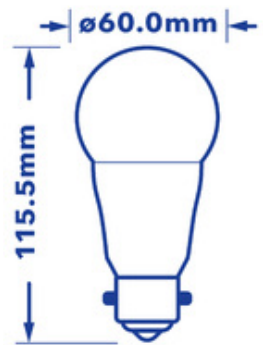

General Data

Lamp Socket B22

Electric Data

Wattage (W) 6
Wattage Equivalent (W) 40
Voltage (V) 220 - 240 V
Dimmable no
Power Factor 0.75
Operating Frequency (Hz) 50-60

Geometric Data

Length (mm) 115.5
Diameter (in mm) 60
Weight (g) 76

Photometric Data

Luminous Flux (lm) 480
CRI ≥ 80
CCT (K) 2700
Beam Angle ($^{\circ}$) 220
Luminous Efficacy (lm/W) 80
Lifetime (hrs) 20,000
Switching Cycle 100,000

16/07/2014

Energy Rating

Technical Packaging
Details**Barcode**

023942526193

EAN 128

(02)00023942526193(37)04(91)204

EAN 14

50023942526198

Pack Dimensions(HxWxL)

178 x 118 x 61 (mm)

MOQ

4

Carton Dimensions (HxWxL)

195 x 144 x 253 (mm)

Cartons/Pallet

80

Layers/Pallet

4

Units/Pallet