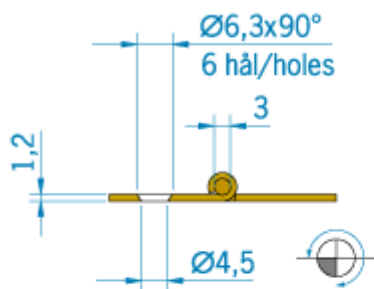

Product area:
Industry

Group:
Hinges

Sub group:
Other Material

Art no: 443415

Material Brass

Treatment Polished

Weight / g 26

Remark

443415