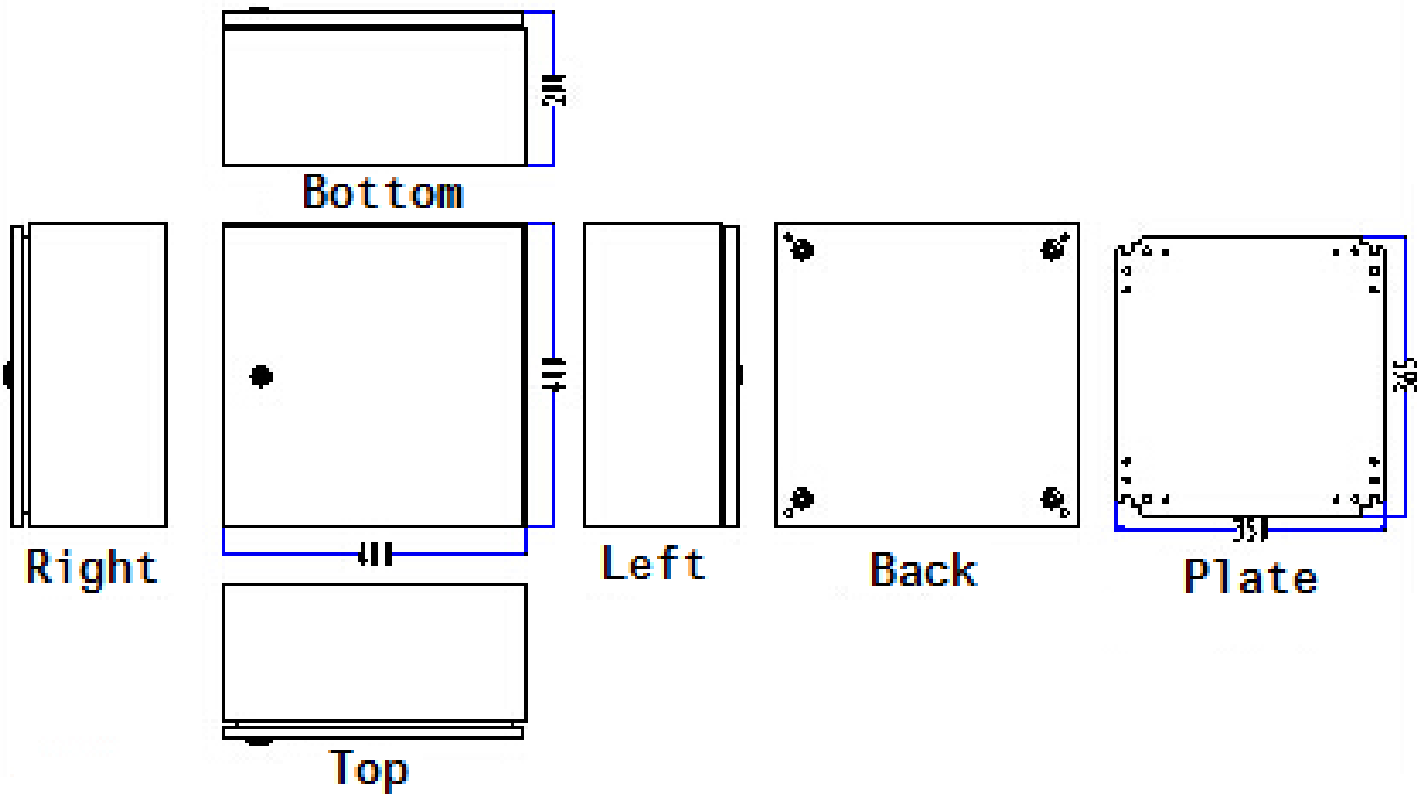

Product Datasheet

ENGLISH

S.S. Wall Box with Brackets/Chassis Plates

Drawings:

ENGLISH

Package Contain:

1 x Enclosure

1 x Chassis Plate

1 x Lock

1 x Fixing accessories

Product Specification:

Material: AISI304

Door Lock Type: Single Lock System

Door Type: Plain

Dimensions: 400 x400 x 200mm

External Height: 400 mm

External Width: 400 mm

Thickness: 1.2mm for enclosure & door

Chassis Plate: Zinc coated steel 1.5mm

Fixing Kit: Yes

Gland Plate: Yes

IP Rating: IP66

Against mechanical impacts: IK10