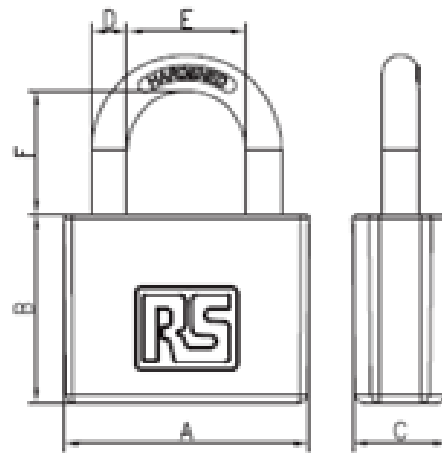

# Brass Pad Lock

Dimensions:

RS Article Number:	Lock Body Dimensions (mm)					
	A	B	C	D	E	F
827-4391	43	33	17	6	21	22

## Product Description:

- Solid brass lock body and lock cylinder with great corrosion resistance
- High precision keys produced by professional equipment, little interchange
- Pin tumbler structure for great pick resistance test
- Different sizes of lock body and shackle for different choices
- Colourful bumper makes your world wonderful